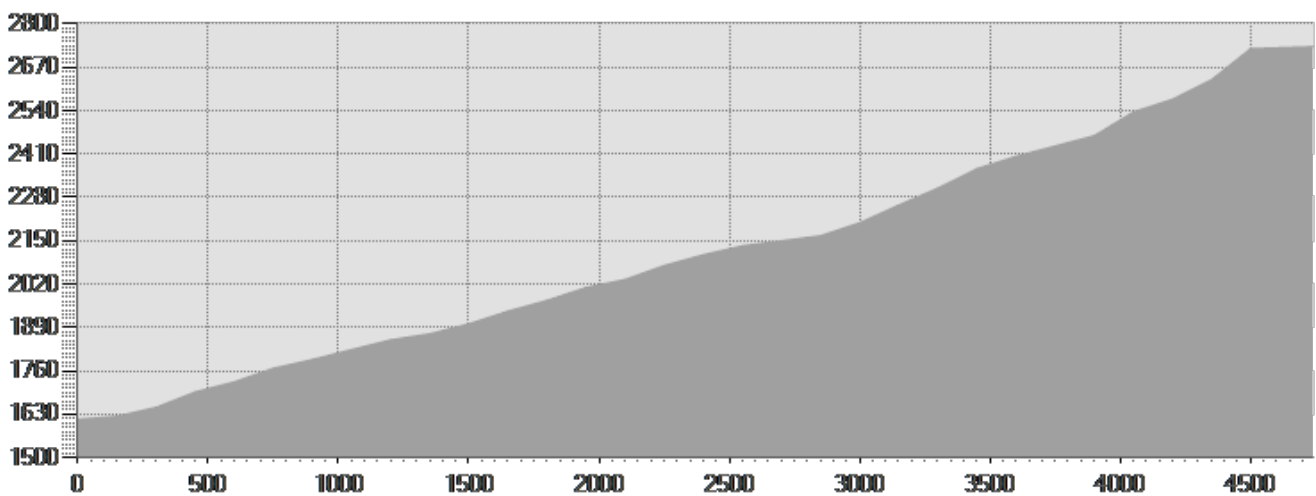

Monte, Campacciolo, Lago Campaccio, Dosso Filetto.

Medium 

4,742 Km

 2:00 - 3:00
h

 1118 m

 0 m

Start:Monte

Arrival:Dosso Filetto

Equipment required:

Difficulty description:

Parking Area:Prima di entrare in paese.

Map:Mappa Comunita Montana Alta Valtellina Tav. 3

Author:Guida Alpina Eraldo Meraldi

TECHNICAL DATA

Length	— 4,742 Km	Skill	☆☆☆☆☆
Duration	☀ 2:00 - 3:00 h	Condition	☆☆☆☆☆
Uphill height difference	↗ 1118 m	Effort	☆☆☆☆☆
height difference downhill	↘ 0 m		
Maximum slope uphill	↗ 62%		
Maximum slope downhill	↘ 0%		
Minimum and maximum quota	 2733 m 1624 m		
Period Journey	Dicembre - Aprile		

PHOTO GALLERY

Dosso Filetto

Guida Alpina Eraldo Meraldi

Itinerario.

Salita a Campacciolo.

La discesa.

La salita.

This publication is for information purposes only. We recommend you consult and check the weather forecast and snow conditions before every excursion.