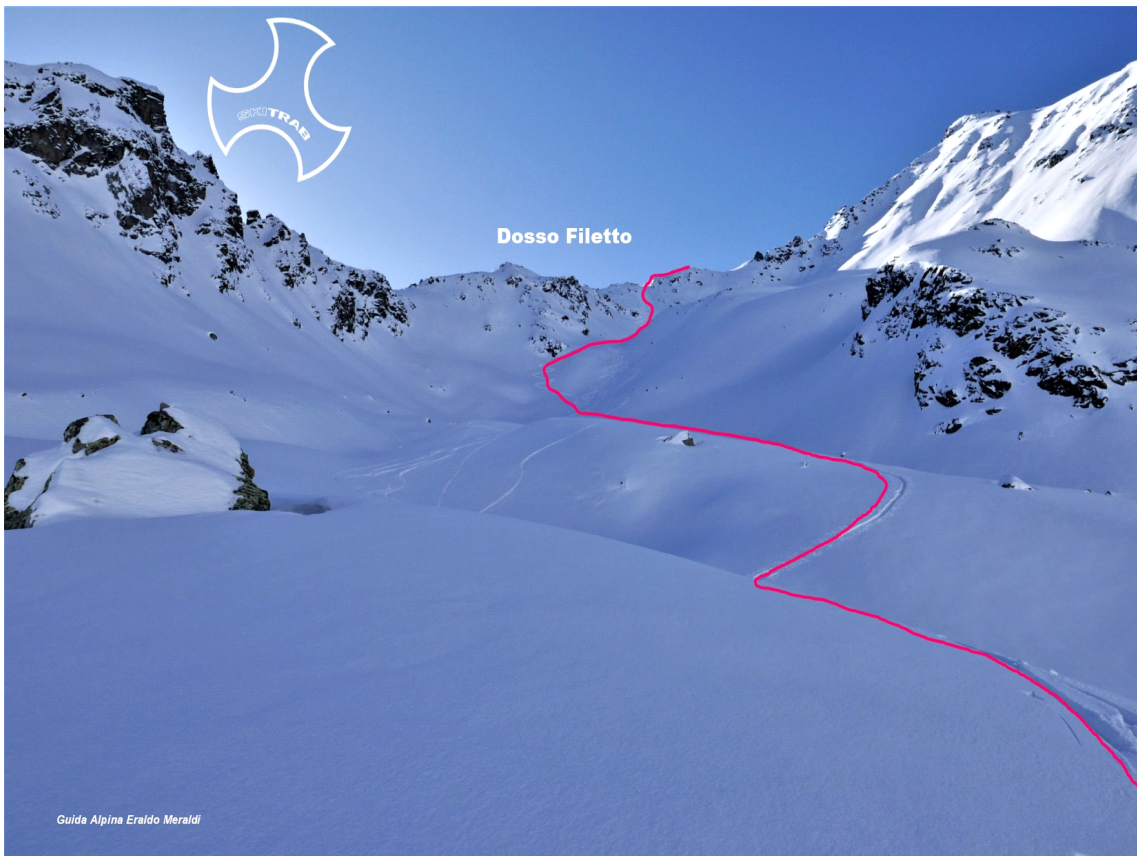

Equipment required:

Difficulty description:

Parking Area:Prima di entrare in paese.

Map:Mappa Comunita Montana Alta Valtellina Tav. 3

Author:Guida Alpina Eraldo Meraldi

TECHNICAL DATA

Length	— 4,742 Km	Skill	☆☆☆☆☆
Duration	☀ 2:00 - 3:00 h	Condition	☆☆☆☆☆
Uphill height difference	↗ 1118 m	Effort	☆☆☆☆☆
height difference downhill	↘ 0 m		
Maximum slope uphill	↗ 62%		
Maximum slope downhill	↘ 0%		
Minimum and maximum quota	 2733 m 1624 m		
Period Journey	Dicembre - Aprile		

PHOTO GALLERY

Dosso Filetto

Guida Alpina Eraldo Meraldi

Itinerario.

Salita a Campacciolo.

La discesa.

La salita.

This publication is for information purposes only. We recommend you consult and check the weather forecast and snow conditions before every excursion.