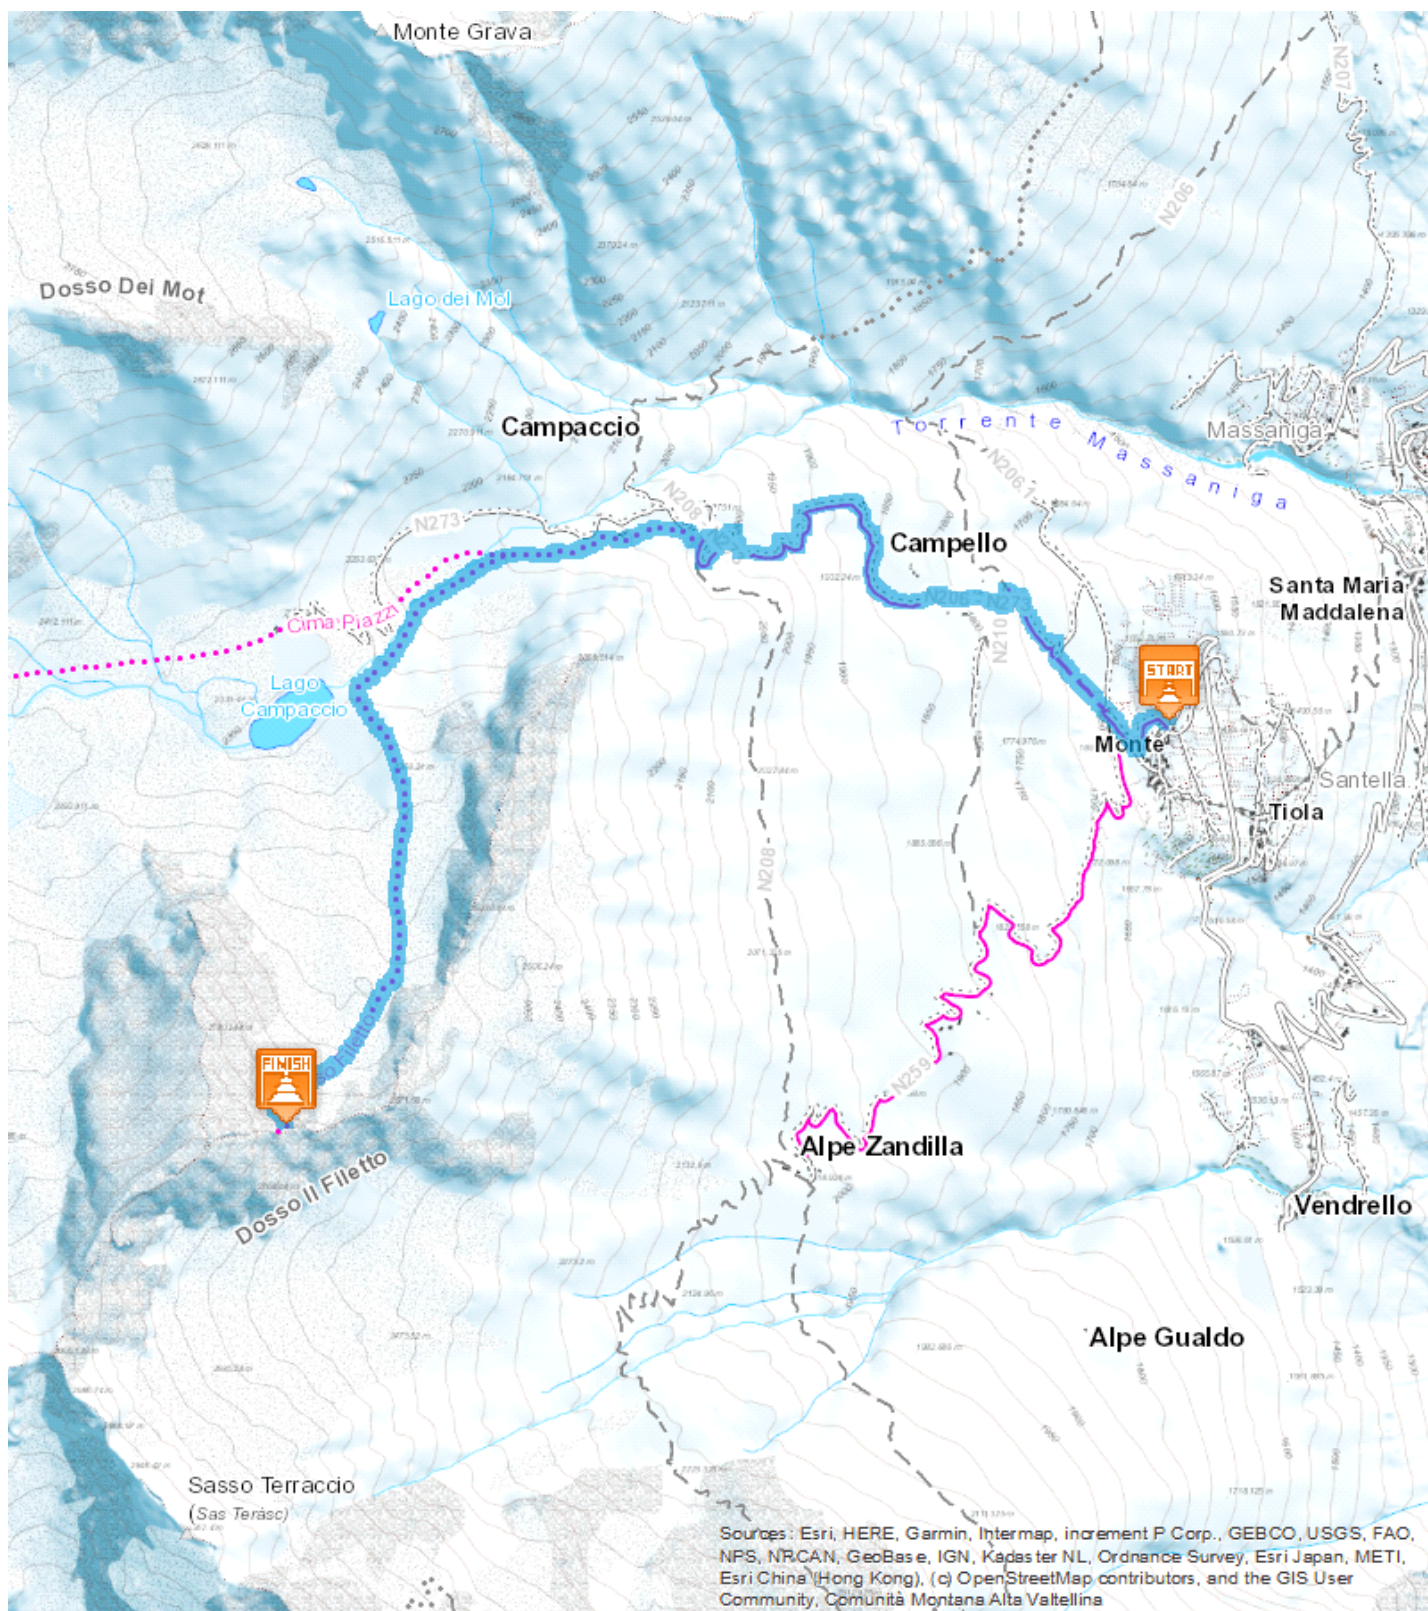

Monte, Campacciolo, Lago Campaccio, Dosso Filetto.

Medium 

4,742 Km

 2:00 - 3:00
h

 1118 m

 0 m

Start:Monte

Arrival:Dosso Filetto

Equipment required:

Difficulty description:

Parking Area:Prima di entrare in paese.

Map:Mappa Comunita Montana Alta Valtellina Tav. 3

Author:Guida Alpina Eraldo Meraldi

TECHNICAL DATA

Length	— 4,742 Km	Skill	☆☆☆☆☆
Duration	☀ 2:00 - 3:00 h	Condition	☆☆☆☆☆
Uphill height difference	↗ 1118 m	Effort	☆☆☆☆☆
height difference downhill	↘ 0 m		
Maximum slope uphill	↗ 62%		
Maximum slope downhill	↘ 0%		
Minimum and maximum quota	 2733 m 1624 m		
Period Journey	Dicembre - Aprile		

PHOTO GALLERY

Dosso Filetto

Guida Alpina Eraldo Meraldi

Itinerario.

Salita a Campacciolo.

La discesa.

La salita.

This publication is for information purposes only. We recommend you consult and check the weather forecast and snow conditions before every excursion.