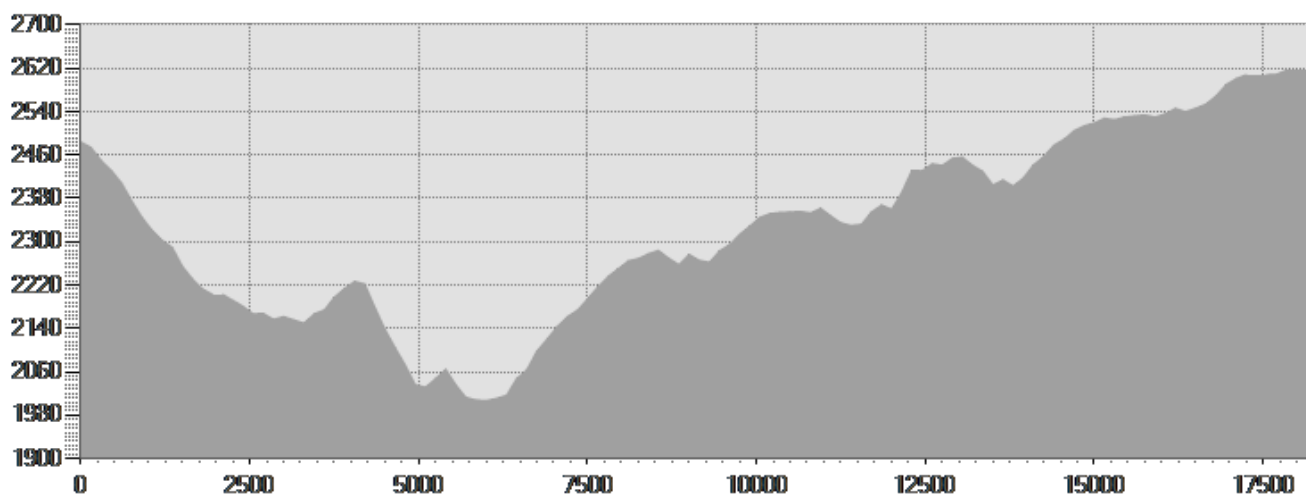

Rifugio Branca - Passo di Gavia

18,29 Km

05:57 h

890 m

757 m

Start:Rifugio Branca

Arrival:Passo di Gavia

Equipment required:

Difficulty description:

Parking Area:

Map:

Author:

TECHNICAL DATA

Length	— 18,29 Km	Skill	—
Duration	☾ 05:57 h	Condition	—
Uphill height difference	↗ 890 m	Effort	—
height difference downhill	↘ 757 m	Natural pavement	100%
Maximum slope uphill	↗ 28%	Asphalt pavement	0%
Maximum slope downhill	↘ 29%	Cobblestones	0%
Minimum and maximum quota	🏔 2617 m	Equipped trail	0%
	🏔 2008 m	Scree pavement	0%
Accessibility for bikes	46%	Other types of pavements	0%
Period Journey	Giugno - Ottobre	Not available data	0%