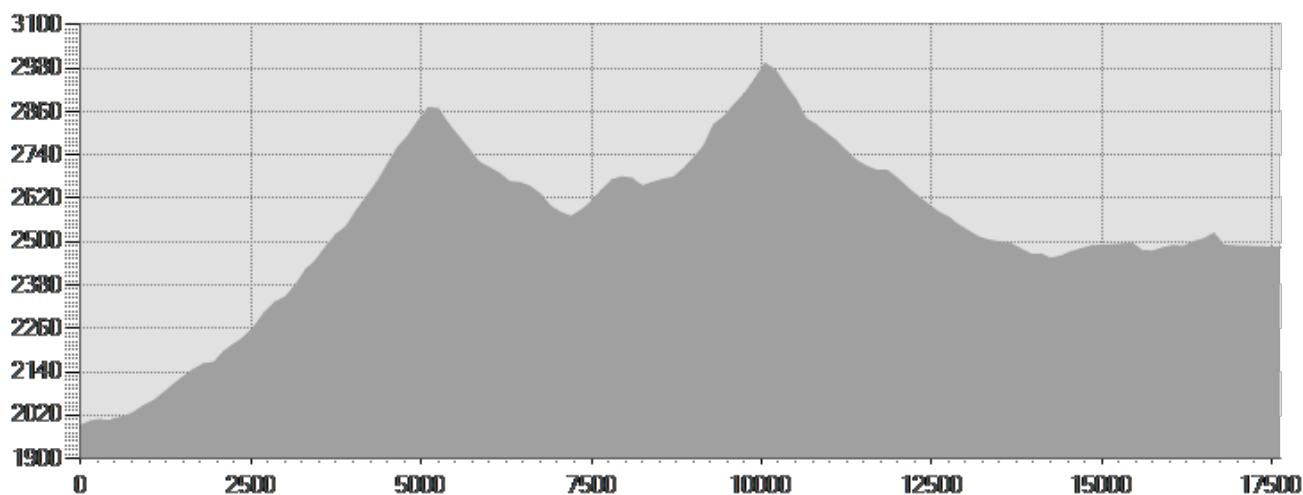

Rifugio Campo - Rifugio Branca

17,636 Km

07:22 h

1421 m

929 m

Start: Rifugio Campo

Arrival: Rifugio Branca

Equipment required:

Difficulty description:

Parking Area:

Map:

Author:

## TECHNICAL DATA

Length	— 17,636 Km	Skill	—
Duration	🕒 07:22 h	Condition	—
Uphill height difference	📈 1421 m	Effort	—
height difference downhill	📉 929 m	Natural pavement	100%
Maximum slope uphill	📈 40%	Asphalt pavement	0%
Maximum slope downhill	📉 36%	Cobblestones	0%
Minimum and maximum quota	📊 2994 m	Equipped trail	0%
	2005 m	Scree pavement	0%
Accessibility for bikes	21%	Other types of pavements	0%
Period Journey	Giugno - Ottobre	Not available data	0%