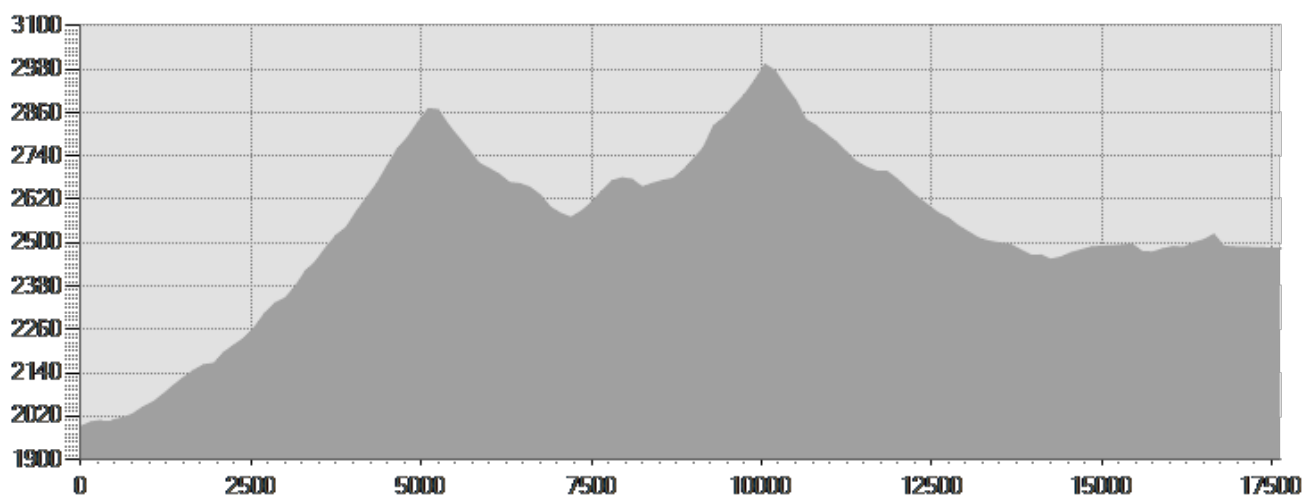

Rifugio Campo - Rifugio Branca

Medium 

— 17,636 Km

 07:22 h

 1421 m

 929 m

**Start:**Rifugio Campo

**Arrival:**Rifugio Branca

## TECHNICAL DATA

Length	— 17,636 Km	Skill	--
Duration	🕒 07:22 h	Condition	--
Uphill height difference	📈 1421 m	Effort	--
height difference downhill	📉 929 m	Natural pavement	100%
Maximum slope uphill	📈 40%	Asphalt pavement	0%
Maximum slope downhill	📉 36%	Cobblestones	0%
Minimum and maximum quota	📊 2994 m	Equipped trail	0%
	2005 m	Scree pavement	0%
Period Journey	Giugno -	Other types of pavements	0%
	Ottobre	Not available data	0%