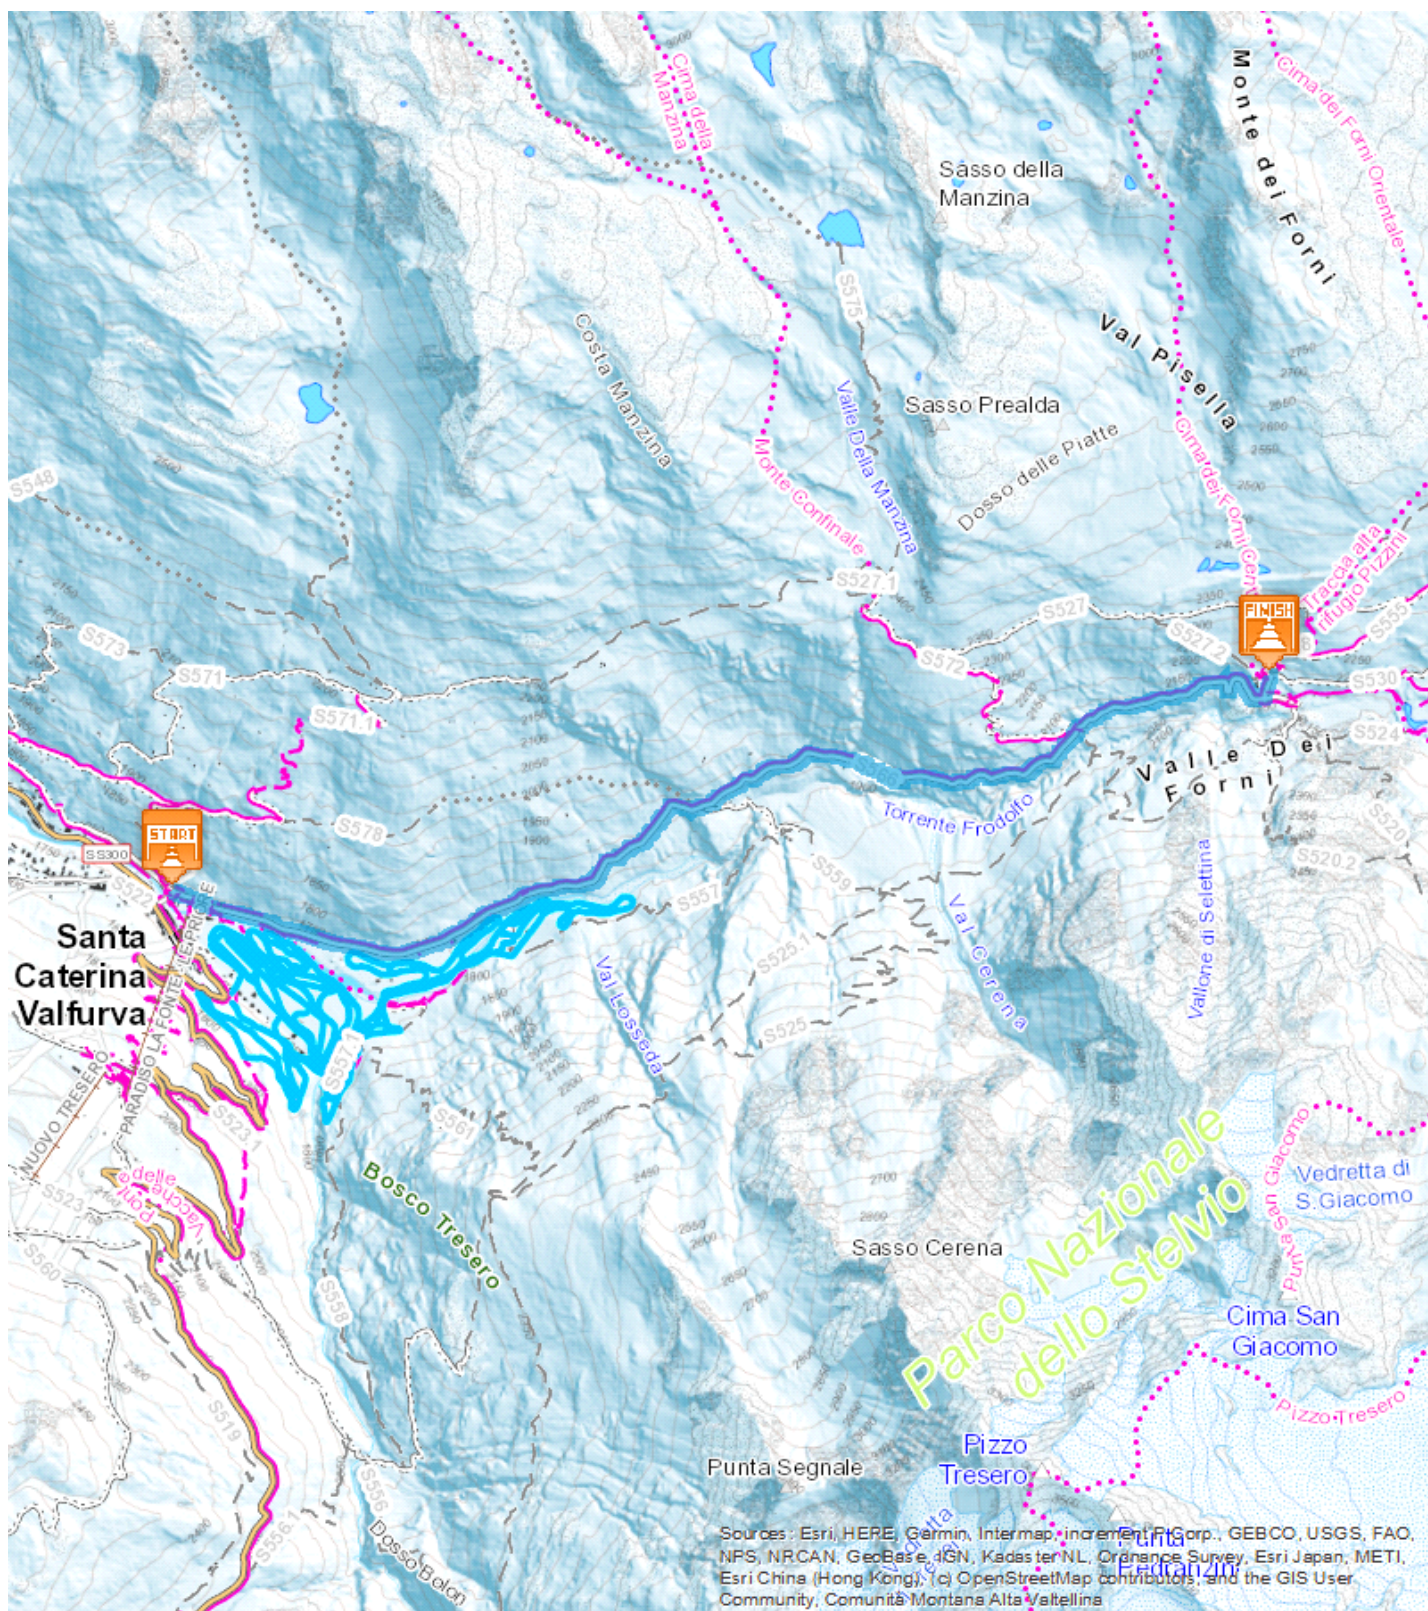

Santa Caterina Valfurva - Localita' Forni

Easy

5,588 Km

 1:00 - 2:00
h

 448 m

 5 m

Start:Santa Caterina Valfurva

Arrival:Localita' Forni

Equipment required:

Difficulty description:

Parking Area:

Map:

Author:

TECHNICAL DATA

Length	— 5,588 Km	Skill	☆☆☆☆☆
Duration	☀ 1:00 - 2:00 h	Condition	☆☆☆☆☆
Uphill height difference	↗ 448 m	Effort	☆☆☆☆☆
height difference downhill	↘ 5 m		
Maximum slope uphill	↗ 17%		
Maximum slope downhill	↘ 3%		
Minimum and maximum quota	 2176 m 1734 m		
Period Journey	Dicembre - Aprile		