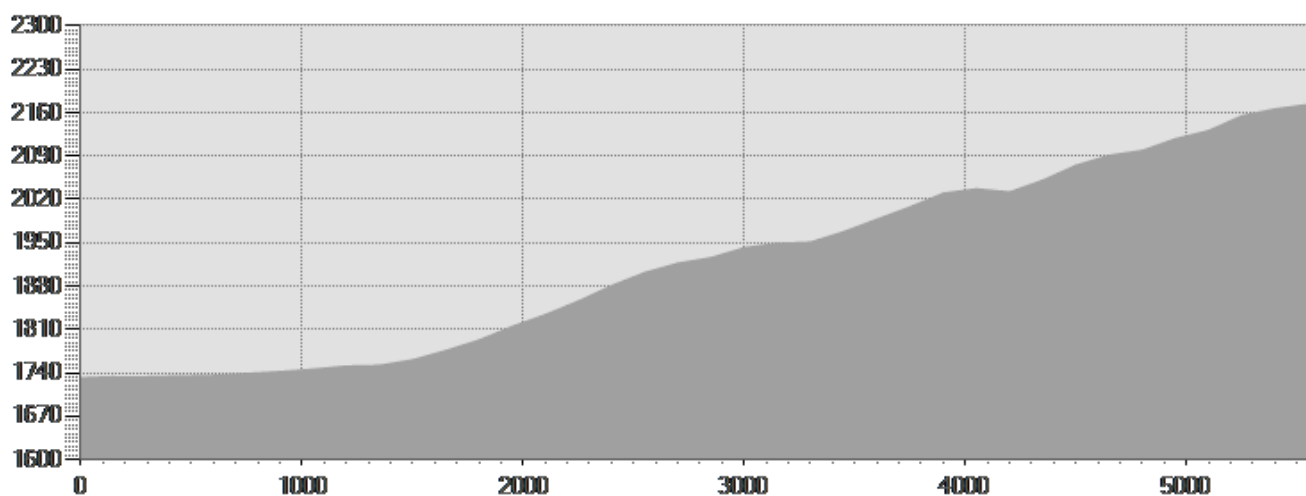

Santa Caterina Valfurva - Localita' Forni

Easy

5,588 Km

 1:00 - 2:00
h

 448 m

 5 m

Start:Santa Caterina Valfurva

Arrival:Localita' Forni

Equipment required:

Difficulty description:

Parking Area:

Map:

Author:

TECHNICAL DATA

Length	— 5,588 Km	Skill	☆☆☆☆☆
Duration	☀ 1:00 - 2:00 h	Condition	☆☆☆☆☆
Uphill height difference	↗ 448 m	Effort	☆☆☆☆☆
height difference downhill	↘ 5 m		
Maximum slope uphill	↗ 17%		
Maximum slope downhill	↘ 3%		
Minimum and maximum quota	 2176 m 1734 m		
Period Journey	Dicembre - Aprile		