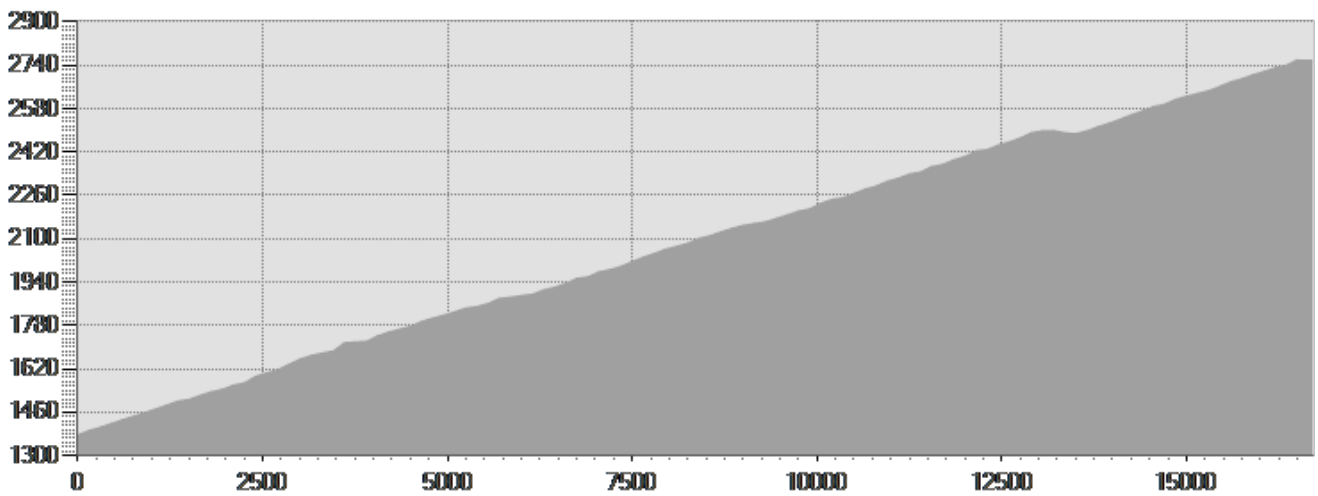

 Enjoy Stelvio Valtellina - Passo Stelvio da Santa Maria (CH)

Hard

16,717 Km

6:00 - 7:00 h

1397 m

12 m

Start:Santa Maria Val Mustair

Arrival:Passo dello Stelvio

Equipment required:

Difficulty description:

Parking Area:

Map:

Author:

TECHNICAL DATA

Length	— 16,717 Km	Skill	--
Duration	☀ 6:00 - 7:00 h	Condition	--
Uphill height difference	↗ 1397 m	Effort	--
height difference downhill	↘ 12 m	Natural pavement	25%
Maximum slope uphill	↗ 20%	Asphalt pavement	75%
Maximum slope downhill	↘ 6%	Cobblestones	0%
Minimum and maximum quota	 2761 m	Equipped trail	0%
		Scree pavement	0%
		Other types of pavements	0%
Period Journey	Giugno - Settembre	Not available data	0%