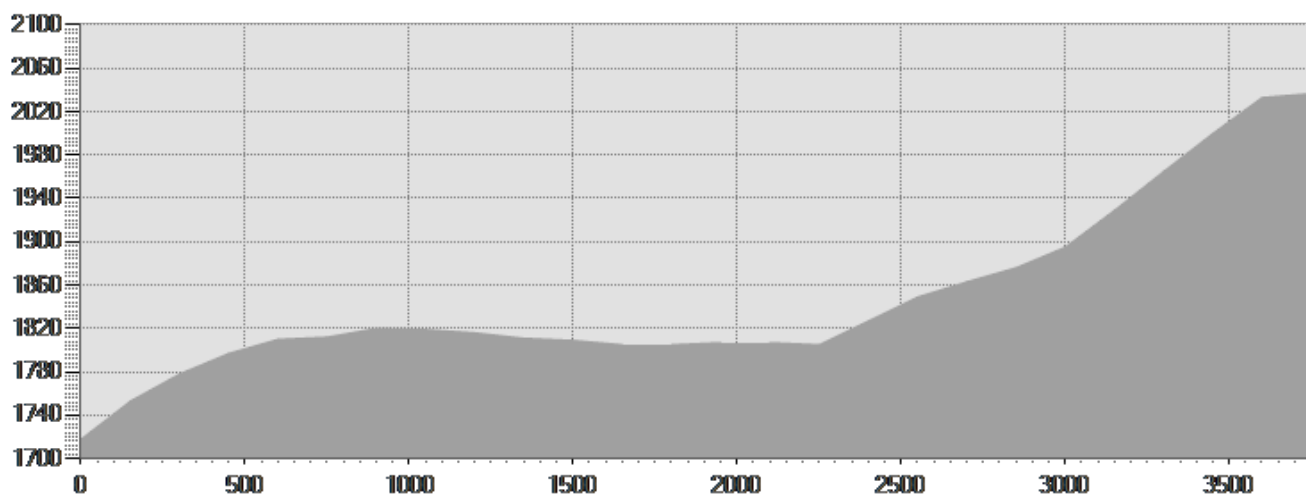

Santa Caterina - Monti di Sclanera

3,766 Km

1:00 - 2:00 h

336 m

17 m

**Start:**Santa Caterina

**Arrival:**Monti di Sclanera

**Equipment required:**

**Difficulty description:**

**Parking Area:**Santa Caterina

**Map:**

**Author:**

## TECHNICAL DATA

Length	— 3,766 Km	Skill	☆☆☆☆☆
Duration	🕒 1:00 - 2:00 h	Condition	☆☆☆☆☆
Uphill height difference	⤴ 336 m	Effort	☆☆☆☆☆
height difference downhill	⤵ 17 m		
Maximum slope uphill	⤴ 24%		
Maximum slope downhill	⤵ 3%		
Minimum and maximum quota	 2038 m 1754 m		
Period Journey	Dicembre - Aprile		