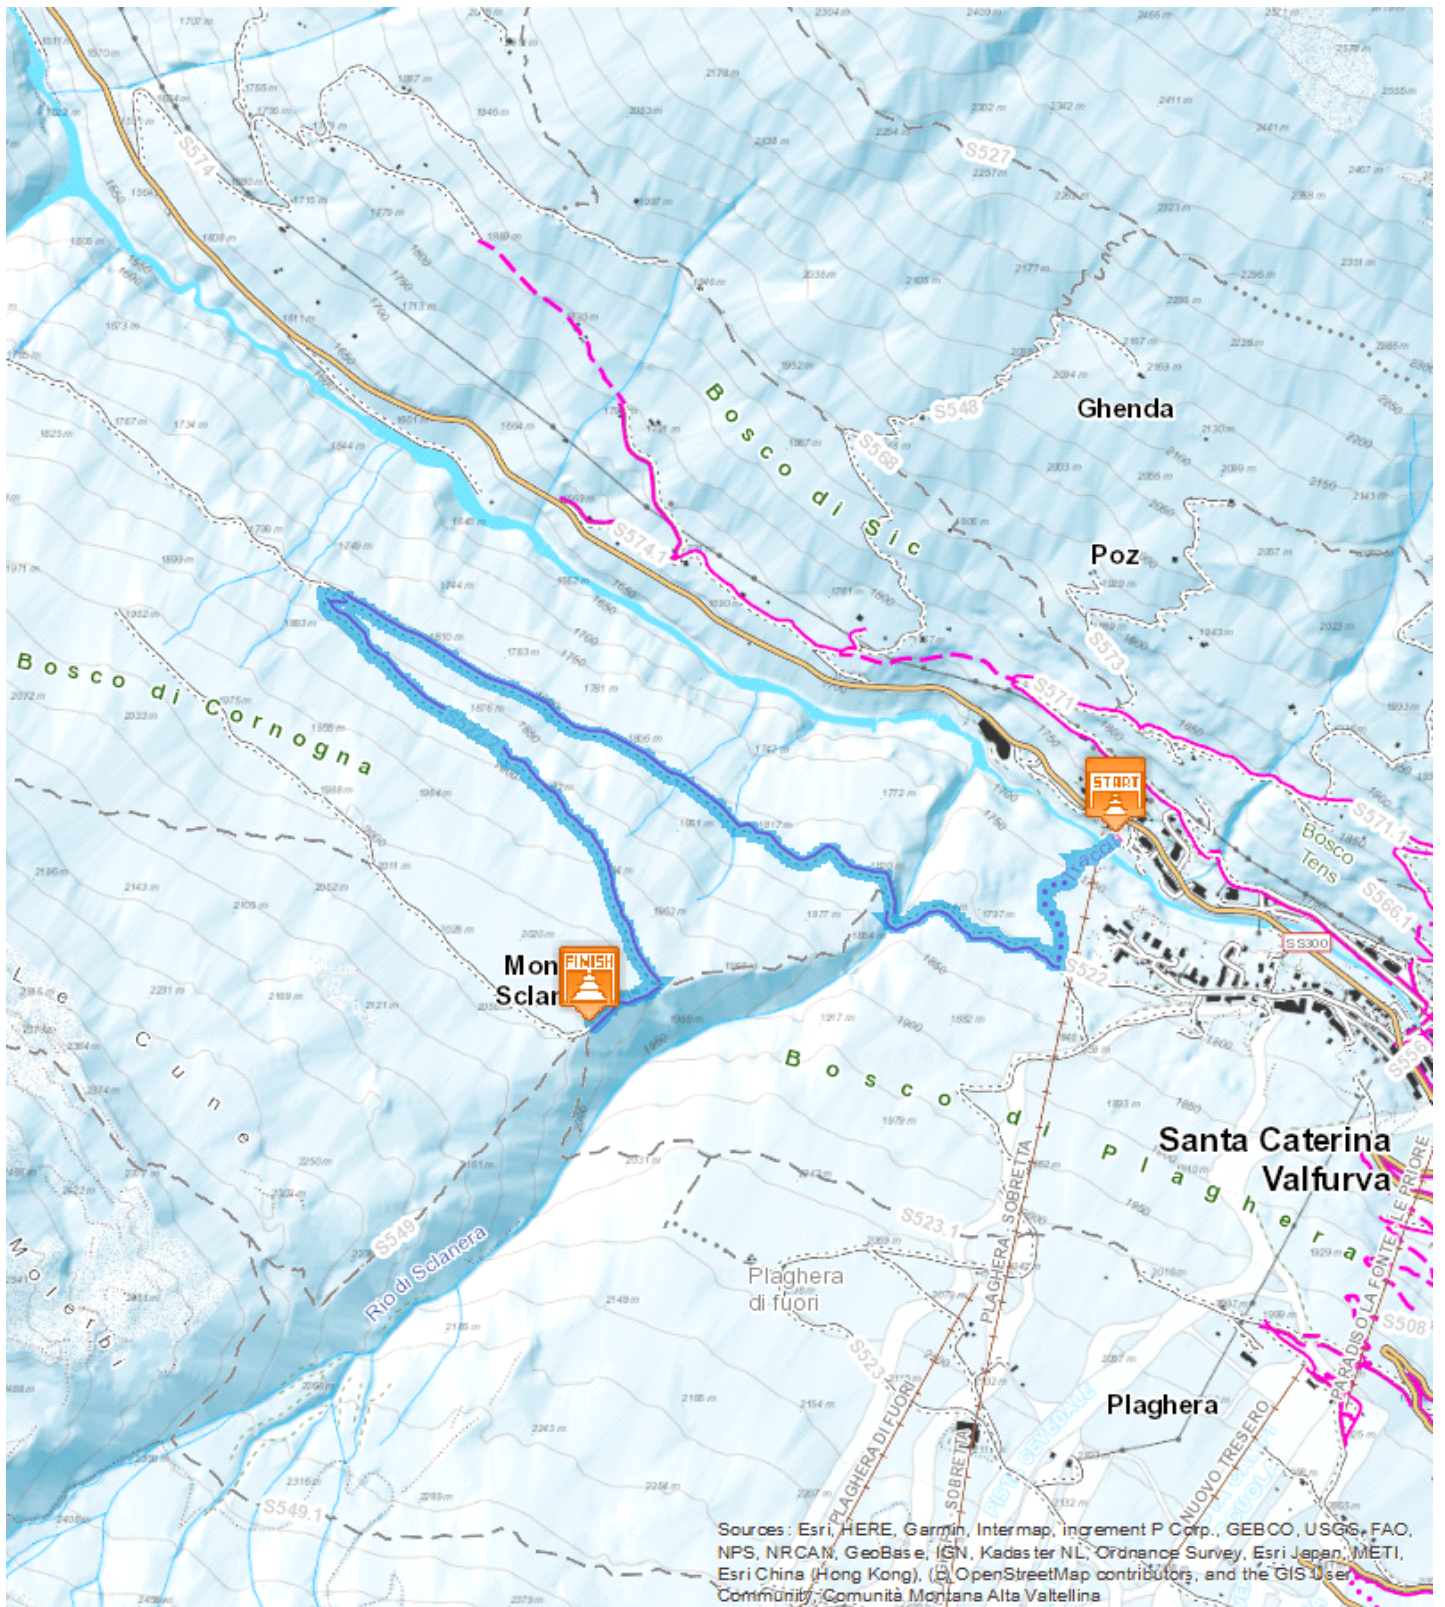

Santa Caterina - Monti di Sclanera

3,766 Km

1:00 - 2:00 h

336 m

17 m

**Start:**Santa Caterina

**Arrival:**Monti di Sclanera

**Equipment required:**

**Difficulty description:**

**Parking Area:**Santa Caterina

**Map:**

**Author:**

## TECHNICAL DATA

Length	— 3,766 Km	Skill	☆☆☆☆☆
Duration	🕒 1:00 - 2:00 h	Condition	☆☆☆☆☆
Uphill height difference	⤴ 336 m	Effort	☆☆☆☆☆
height difference downhill	⤵ 17 m		
Maximum slope uphill	⤴ 24%		
Maximum slope downhill	⤵ 3%		
Minimum and maximum quota	 2038 m 1754 m		
Period Journey	Dicembre - Aprile		