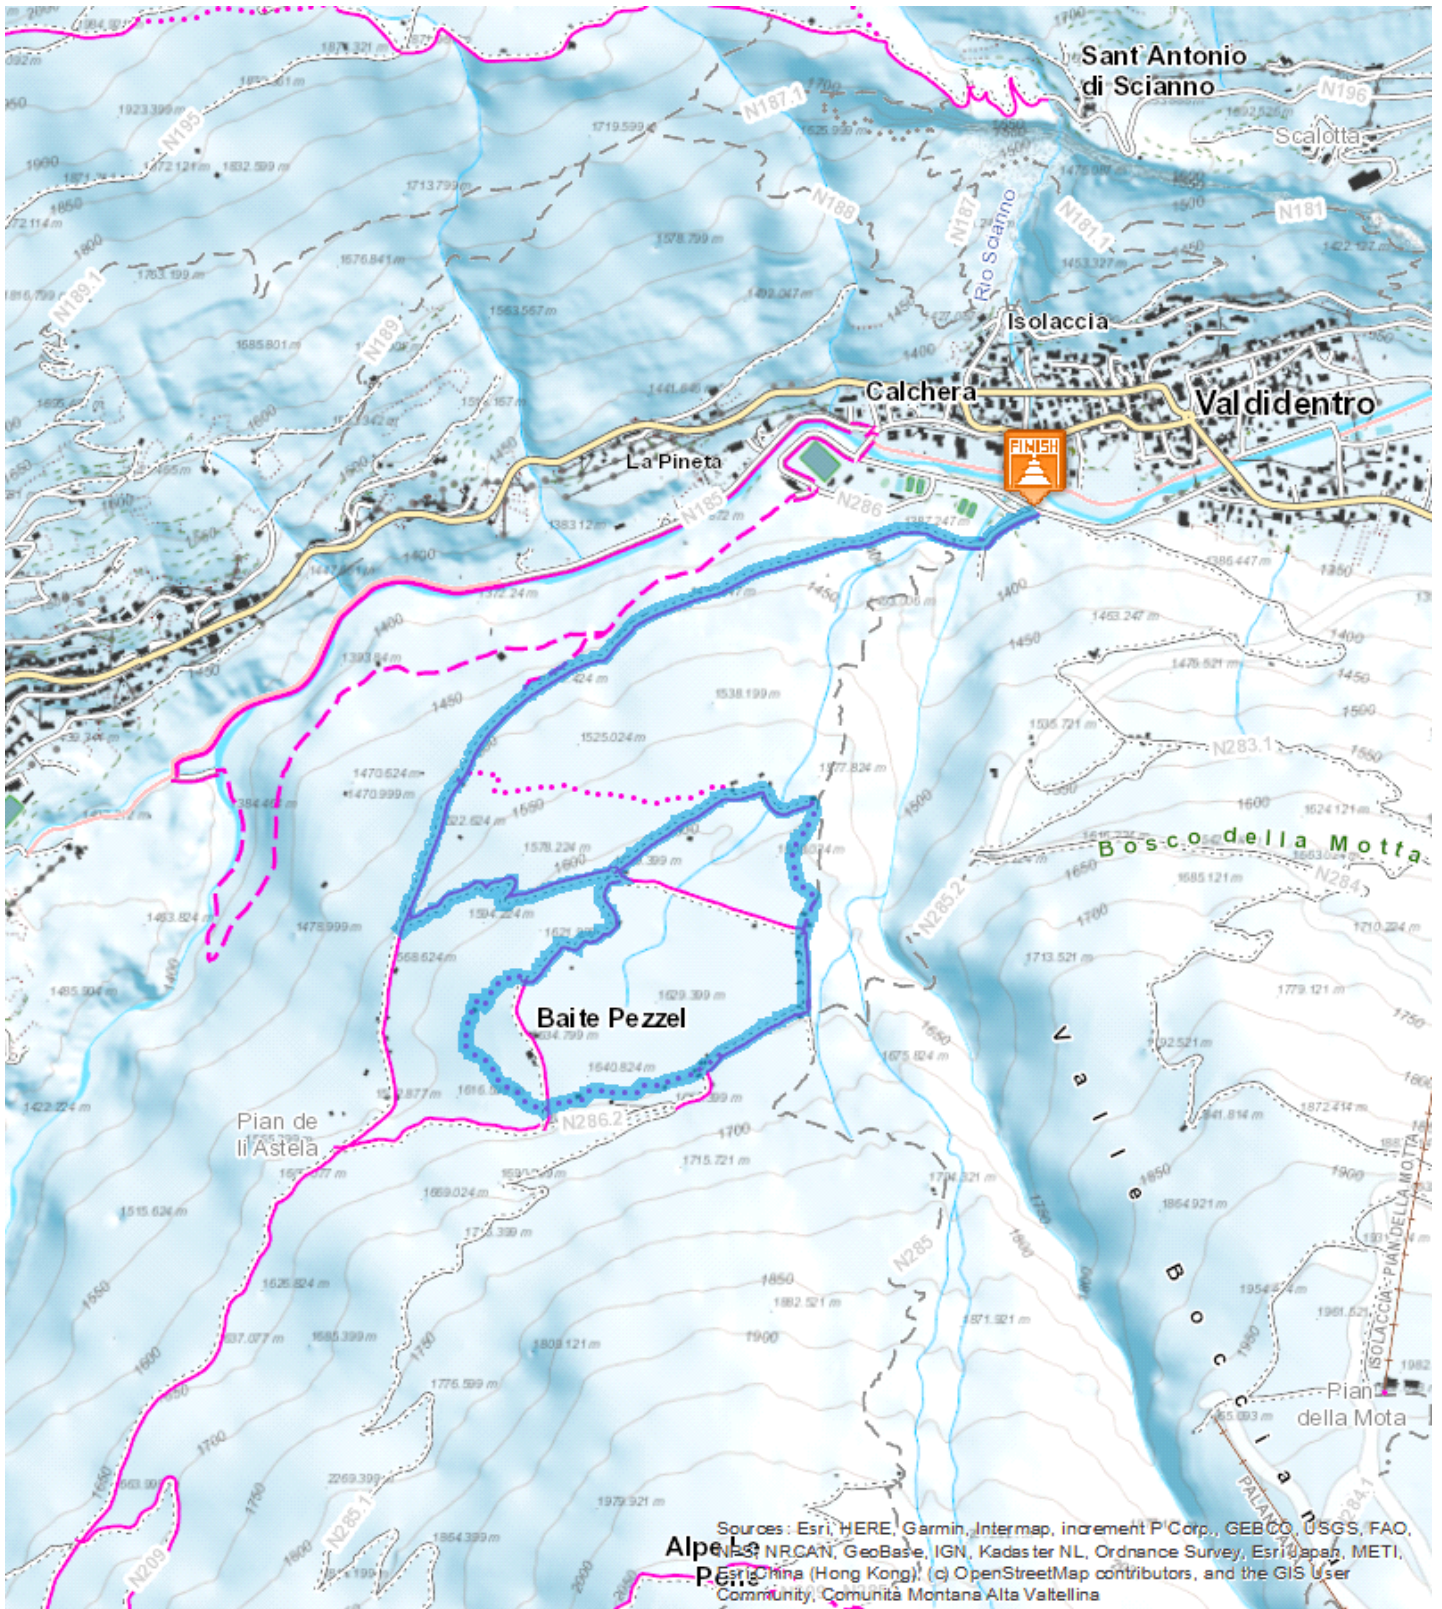

Isolaccia - Pezzel - Isolaccia

Medium

5,932 Km

1:00 - 2:00
h

 333 m

 333 m

Start:Isolaccia

Arrival:Isolaccia

Equipment required:

Difficulty description:

Parking Area:Isolaccia

Map:

Author:

TECHNICAL DATA

Length	— 5,932 Km	Skill	☆☆☆☆☆
Duration	☀ 1:00 - 2:00 h	Condition	☆☆☆☆☆
Uphill height difference	↗ 333 m	Effort	☆☆☆☆☆
height difference downhill	↘ 333 m		
Maximum slope uphill	↗ 20%		
Maximum slope downhill	↘ 19%		
Minimum and maximum quota	 1650 m 1355 m		
Period Journey	Novembre - Aprile		