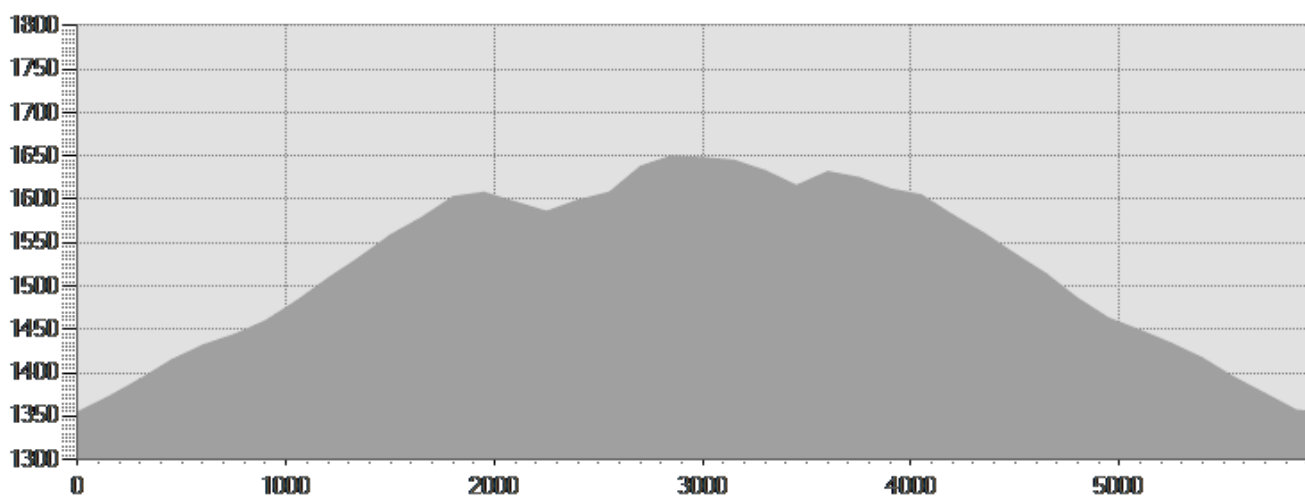

Isolaccia - Pezzel - Isolaccia

Medium

5,932 Km

1:00 - 2:00
h

 333 m

 333 m

Start:Isolaccia

Arrival:Isolaccia

Equipment required:

Difficulty description:

Parking Area:Isolaccia

Map:

Author:

TECHNICAL DATA

Length	— 5,932 Km	Skill	☆☆☆☆☆
Duration	☀ 1:00 - 2:00 h	Condition	☆☆☆☆☆
Uphill height difference	↗ 333 m	Effort	☆☆☆☆☆
height difference downhill	↘ 333 m		
Maximum slope uphill	↗ 20%		
Maximum slope downhill	↘ 19%		
Minimum and maximum quota	 1650 m 1355 m		
Period Journey	Novembre - Aprile		