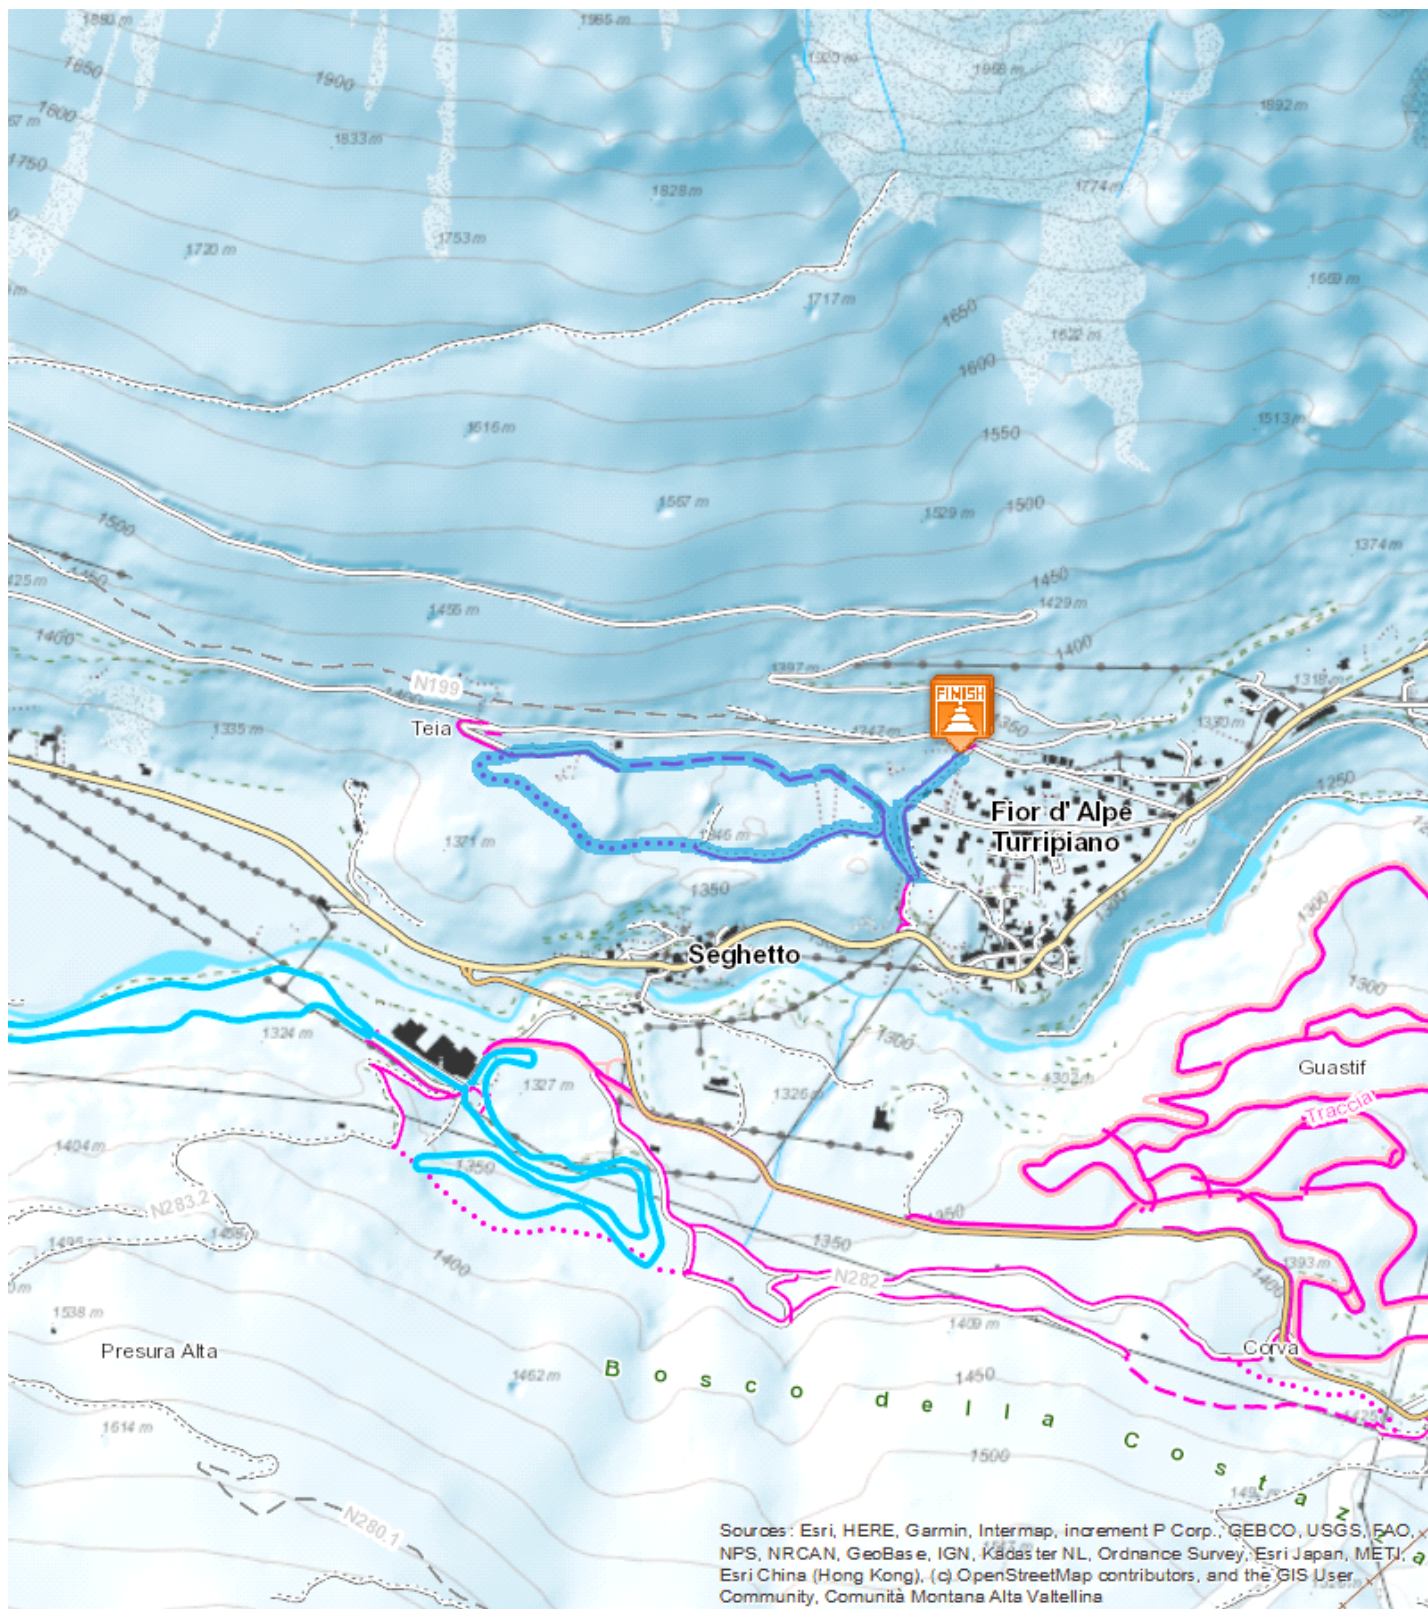

Easy 

1,993 Km

 00:43 h

 74 m

 76 m

**Start:**Borgonuovo

**Arrival:**Borgonuovo

**Equipment required:**

**Difficulty description:**

**Parking Area:**Borgonuovo

**Map:**

**Author:**

## TECHNICAL DATA

Length	— 1,993 Km	Skill	☆☆☆☆☆
Duration	🕒 00:43 h	Condition	☆☆☆☆☆
Uphill height difference	📈 74 m	Effort	☆☆☆☆☆
height difference downhill	📉 76 m		
Maximum slope uphill	📈 11%		
Maximum slope downhill	📉 12%		
Minimum and maximum quota	 1372 m 1313 m		
Period Journey	Novembre - Febbraio		