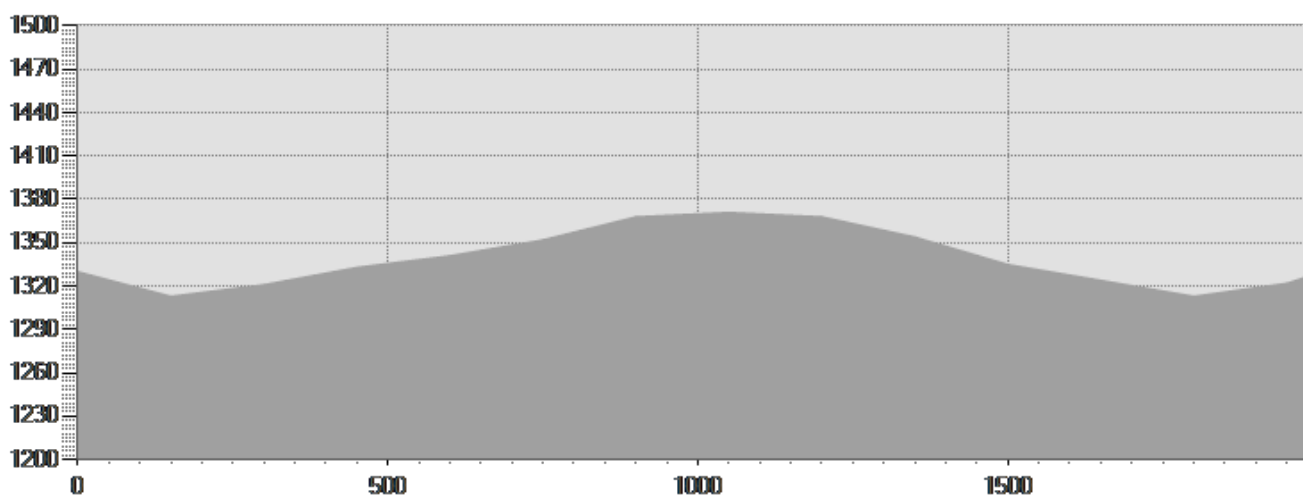

Easy 

1,993 Km

 00:43 h

 74 m

 76 m

**Start:**Borgonuovo

**Arrival:**Borgonuovo

**Equipment required:**

**Difficulty description:**

**Parking Area:**Borgonuovo

**Map:**

**Author:**

## TECHNICAL DATA

Length	— 1,993 Km	Skill	☆☆☆☆☆
Duration	🕒 00:43 h	Condition	☆☆☆☆☆
Uphill height difference	📈 74 m	Effort	☆☆☆☆☆
height difference downhill	📉 76 m		
Maximum slope uphill	📈 11%		
Maximum slope downhill	📉 12%		
Minimum and maximum quota	 1372 m 1313 m		
Period Journey	Novembre - Febbraio		