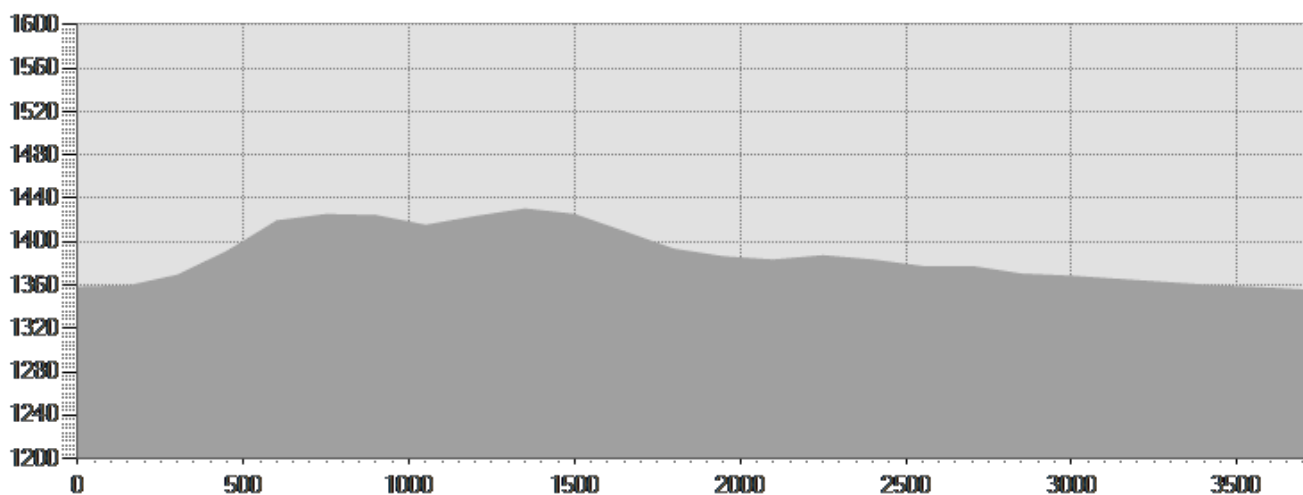

Start:Isolaccia

Arrival:Isolaccia

Equipment required:

Difficulty description:

Parking Area:Isolaccia

Map:

Author:

TECHNICAL DATA

| | | | |
|----------------------------|--|-----------|-------|
| Length | — 3,731 Km | Skill | ☆☆☆☆☆ |
| Duration | 🌙 01:13 h | Condition | ☆☆☆☆☆ |
| Uphill height difference | ⤴ 86 m | Effort | ☆☆☆☆☆ |
| height difference downhill | ⤵ 89 m | | |
| Maximum slope uphill | 🚶 19% | | |
| Maximum slope downhill | 🚶 11% | | |
| Minimum and maximum quota |  1430 m 1356 m | | |
| Period Journey | Dicembre - Aprile | | |