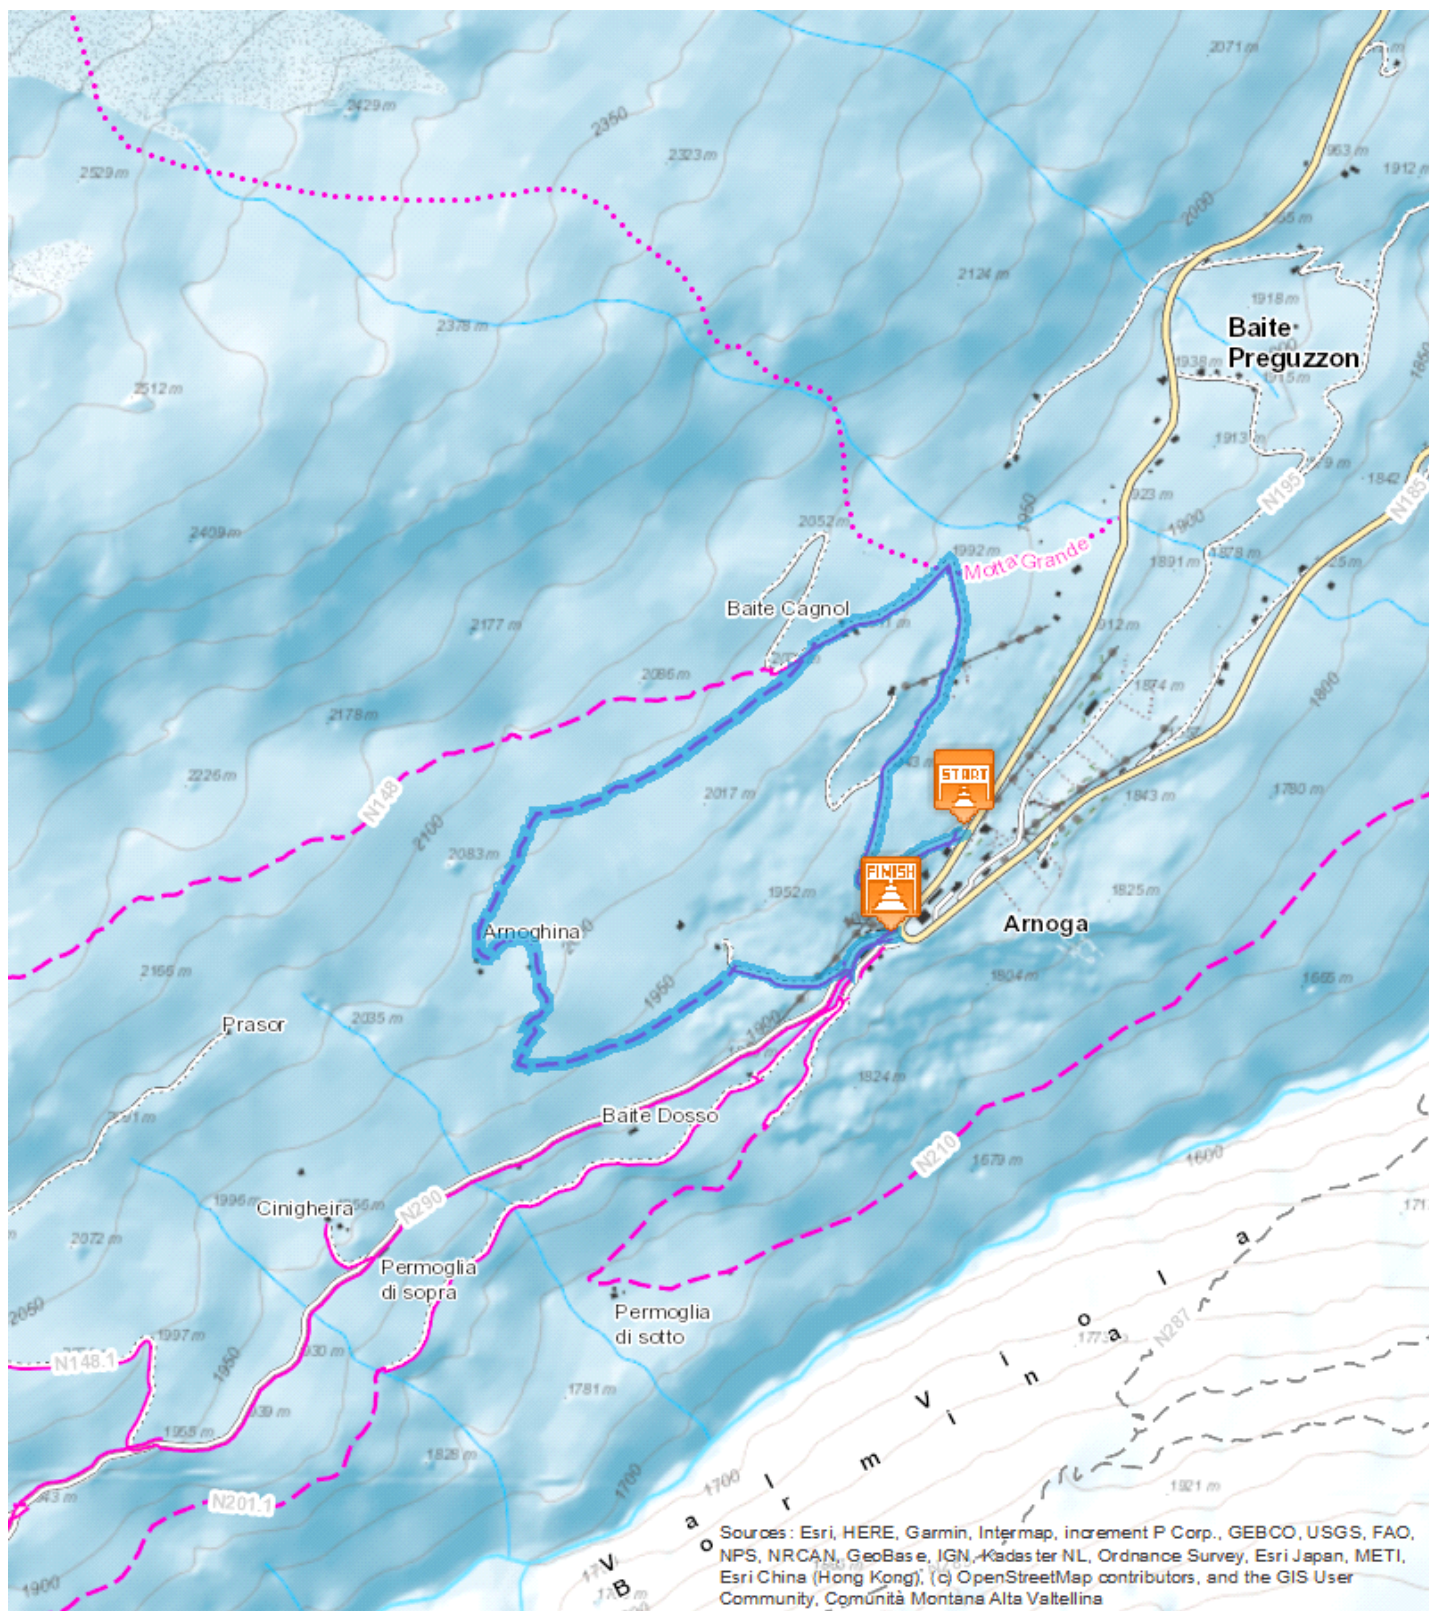

Arnoga - Baite Cagnol - Arnoghina - Arnoga

Medium

2,632 Km

 01:09 h

 156 m

 169 m

Start: Arnoga

Arrival: Arnoga

Equipment required:

Difficulty description:

Parking Area: Arnoga

Map:

Author:

TECHNICAL DATA

Length	— 2,632 Km	Skill	☆☆☆☆☆
Duration	🌙 01:09 h	Condition	☆☆☆☆☆
Uphill height difference	⤴ 156 m	Effort	☆☆☆☆☆
height difference downhill	⤵ 169 m		
Maximum slope uphill	⤴ 16%		
Maximum slope downhill	⤵ 22%		
Minimum and maximum quota	 2053 m 1883 m		
Period Journey	Dicembre - Aprile		