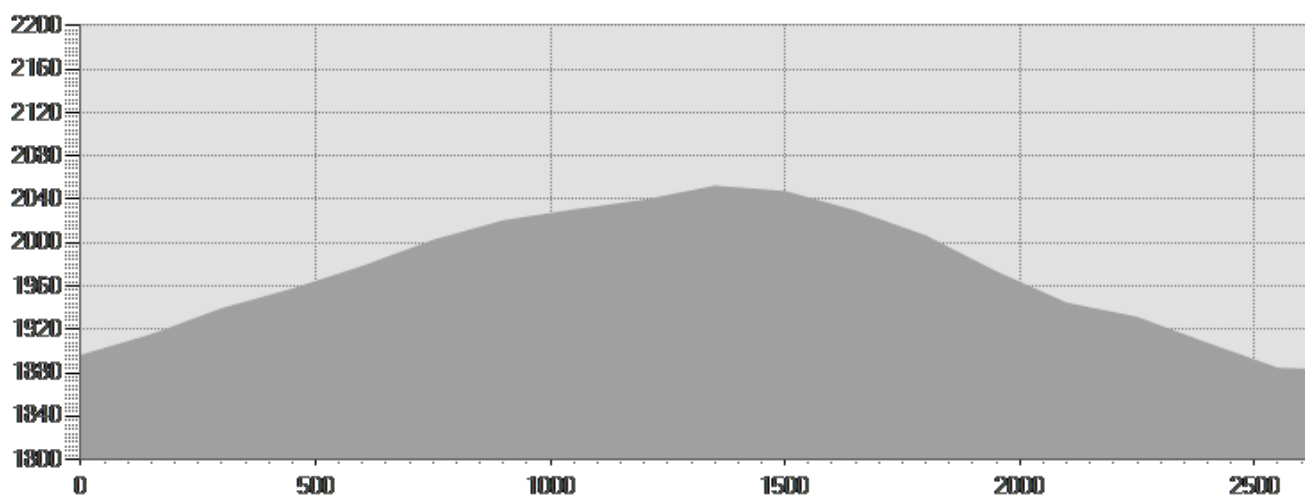

Arnoga - Baite Cagnol - Arnoghina - Arnoga

Medium

2,632 Km

 01:09 h

 156 m

 169 m

Start: Arnoga

Arrival: Arnoga

Equipment required:

Difficulty description:

Parking Area: Arnoga

Map:

Author:

TECHNICAL DATA

Length	— 2,632 Km	Skill	☆☆☆☆☆
Duration	🌙 01:09 h	Condition	☆☆☆☆☆
Uphill height difference	⤴ 156 m	Effort	☆☆☆☆☆
height difference downhill	⤵ 169 m		
Maximum slope uphill	⤴ 16%		
Maximum slope downhill	⤵ 22%		
Minimum and maximum quota	 2053 m 1883 m		
Period Journey	Dicembre - Aprile		