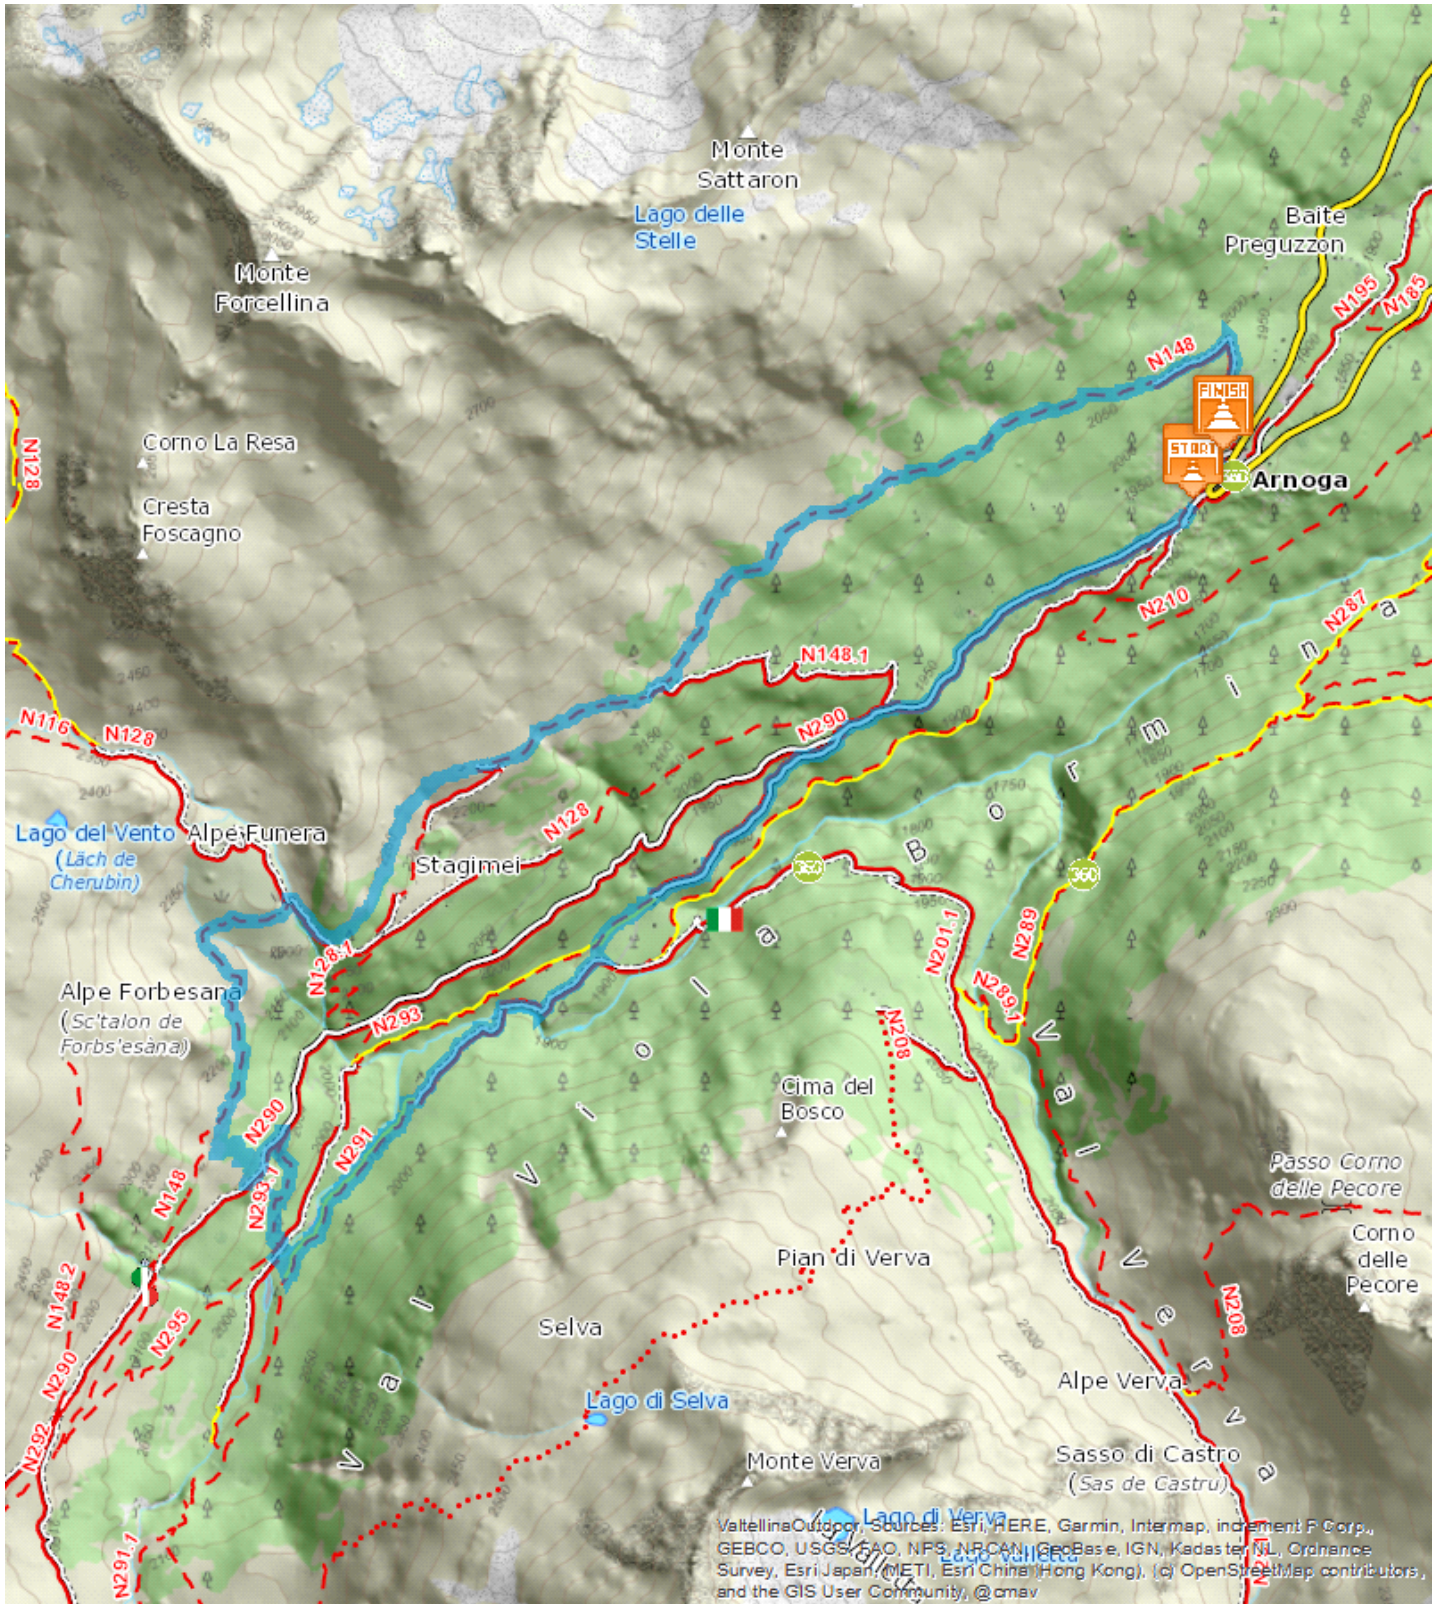

Medium  12,022 Km  03:45 h  522 m  499 m

Non competitive running race in the event TRAILRUN ALTA VALTELLINA (11 giugno 2023), for non-registered athletes or those who love nordic walking

Start: **Arrival:**

Equipment required:

Difficulty description:

Parking Area:

Map:

Author:

TECHNICAL DATA

Length	— 12,022 Km	Skill	--
Duration	🕒 03:45 h	Condition	--
Uphill height difference	📈 522 m	Effort	--
height difference downhill	📉 499 m	Natural pavement	78%
Maximum slope uphill	📈 28%	Asphalt pavement	22%
Maximum slope downhill	📉 24%	Cobblestones	0%
Minimum and maximum quota	📊 2265 m	Equipped trail	0%
	1891 m	Scree pavement	0%
Period Journey	Giugno -	Other types of pavements	0%
	Ottobre	Not available data	0%