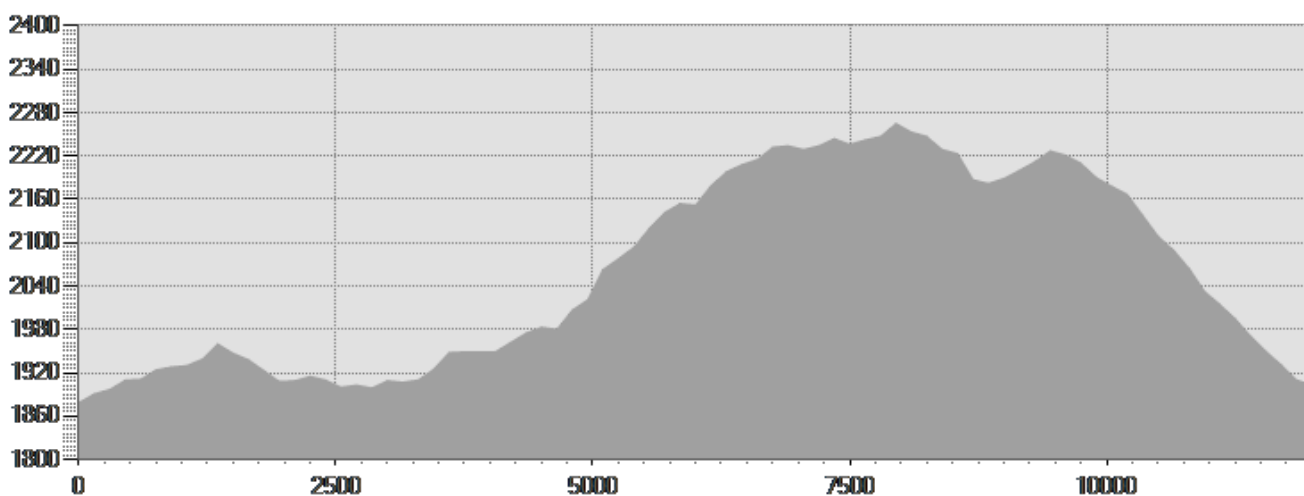

Medium  12,022 Km  03:45 h  522 m  499 m

Non competitive running race in the event TRAILRUN ALTA VALTELLINA (11 giugno 2023), for non-registered athletes or those who love nordic walking

Start: **Arrival:**

Equipment required:

Difficulty description:

Parking Area:

Map:

Author:

TECHNICAL DATA

Length	— 12,022 Km	Skill	--
Duration	🕒 03:45 h	Condition	--
Uphill height difference	📈 522 m	Effort	--
height difference downhill	📉 499 m	Natural pavement	78%
Maximum slope uphill	📈 28%	Asphalt pavement	22%
Maximum slope downhill	📉 24%	Cobblestones	0%
Minimum and maximum quota	📊 2265 m	Equipped trail	0%
	1891 m	Scree pavement	0%
Period Journey	Giugno -	Other types of pavements	0%
	Ottobre	Not available data	0%