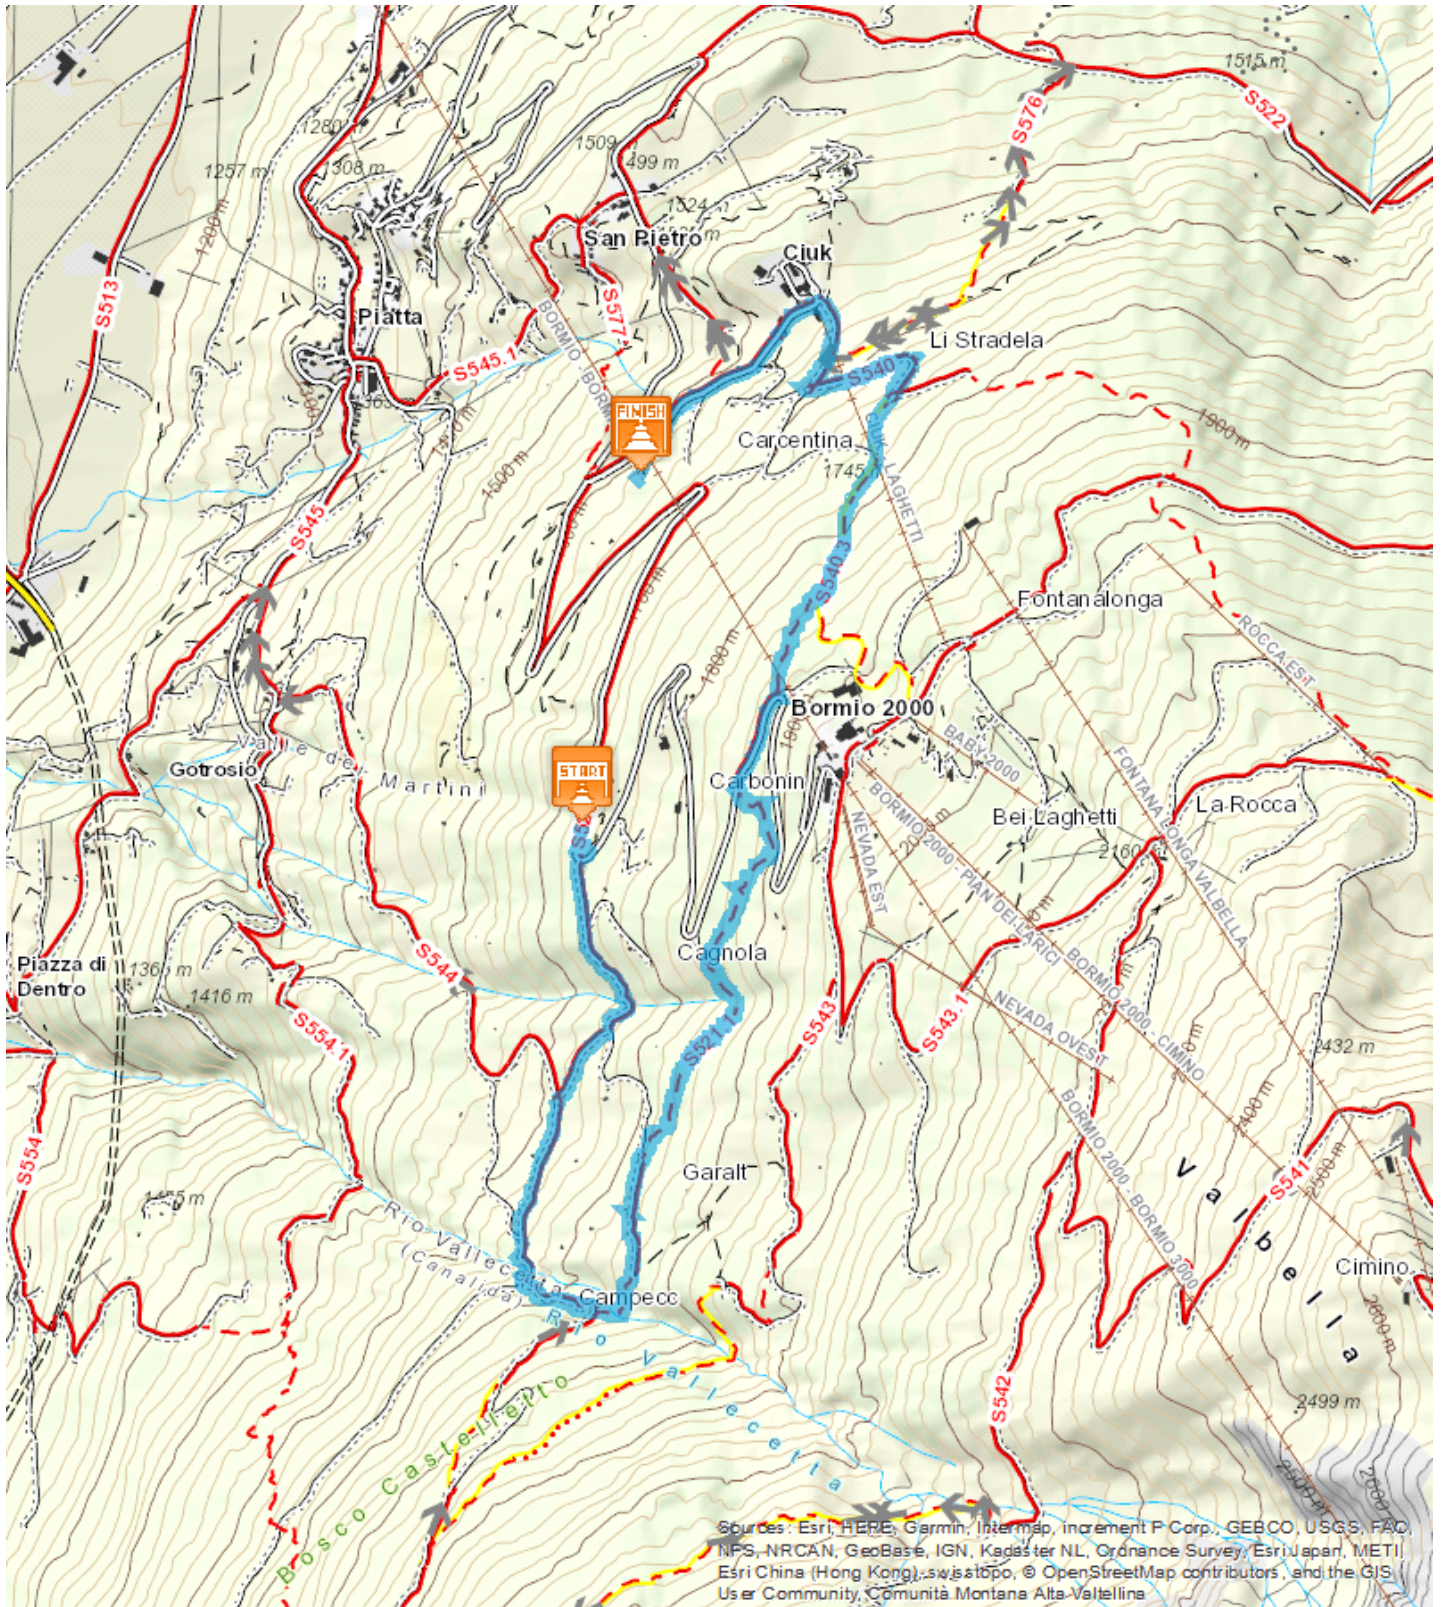

Paluetta - Trosc - Campecc - Lecina - Garalt - Cagnola - Carbonin - Carcentina - Li Stradela - Ciuk - Pracelet

5,589 Km

02:00 h

280 m

376 m

Start:Paluetta

Arrival:Paluetta

Equipment required:

Difficulty description:

Author:Gruppo Alpini di Piatta

TECHNICAL DATA

Length	— 5,589 Km	Skill	☆☆☆☆☆
Duration	🕒 02:00 h	Condition	☆☆☆☆☆
Uphill height difference	⤴ 280 m	Effort	☆☆☆☆☆
height difference downhill	⤵ 376 m	Natural pavement	86%
Maximum slope uphill	⤴ 25%	Asphalt pavement	14%
Maximum slope downhill	⤵ 12%	Cobblestones	0%
Minimum and maximum quota	🏔 1885 m	Equipped trail	0%
	🏔 1604 m	Scree pavement	0%
Accessibility for bikes	58%	Other types of pavements	0%
Period Journey	Giugno - Settembre	Not available data	0%