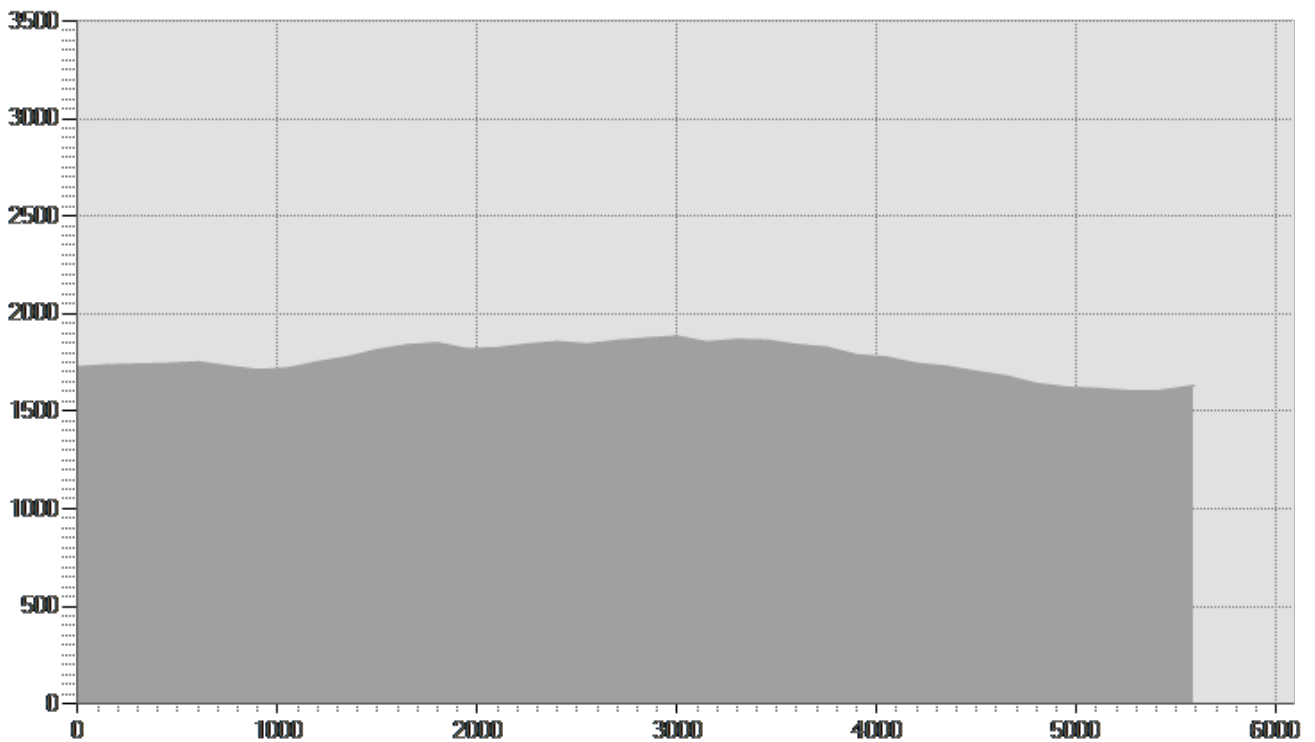

Paluetta - Trosc - Campecc - Lecina - Garalt - Cagnola - Carbonin - Carcentina - Li Stradela - Ciuk - Pracelet

5,589 Km

02:00 h

280 m

376 m

Start:Paluetta

Arrival:Paluetta

Equipment required:

Difficulty description:

Author:Gruppo Alpini di Piatta

TECHNICAL DATA

Length	— 5,589 Km	Skill	☆☆☆☆☆
Duration	🕒 02:00 h	Condition	☆☆☆☆☆
Uphill height difference	⤴ 280 m	Effort	☆☆☆☆☆
height difference downhill	⤵ 376 m	Natural pavement	86%
Maximum slope uphill	⤴ 25%	Asphalt pavement	14%
Maximum slope downhill	⤵ 12%	Cobblestones	0%
Minimum and maximum quota	🏔 1885 m	Equipped trail	0%
	🏔 1604 m	Scree pavement	0%
Accessibility for bikes	58%	Other types of pavements	0%
Period Journey	Giugno - Settembre	Not available data	0%