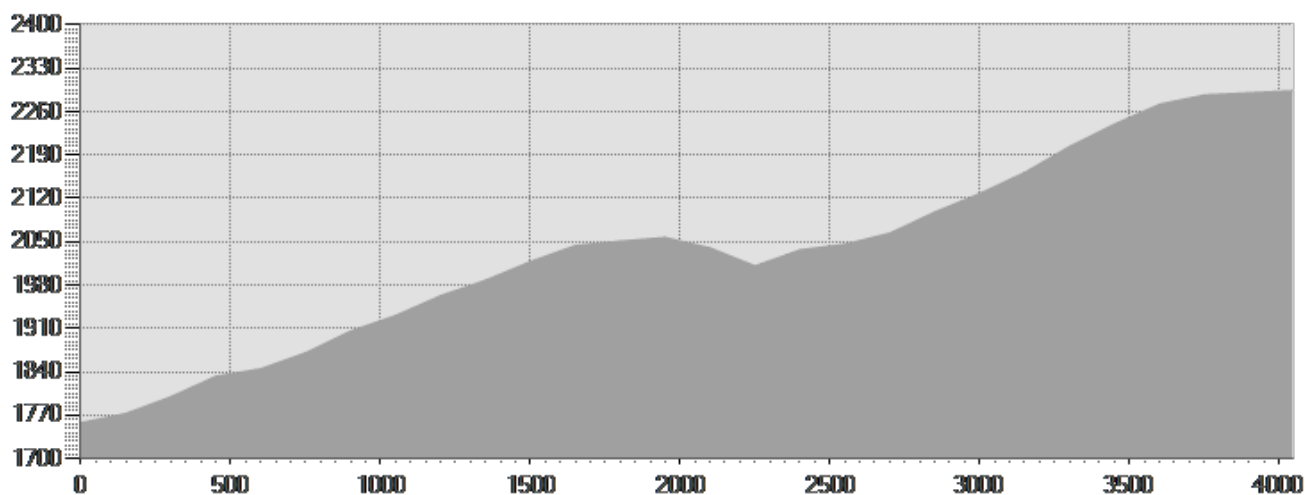

4,047 Km

1:00 - 2:00 h

581 m

46 m

Start:S.Caterina - La Centrale

Arrival:Malga Dell'Alpe

Equipment required:

Difficulty description:

Parking Area:

Map:

Author:

TECHNICAL DATA

Length	4,047 Km	Skill	★★★★★
Duration	1:00 - 2:00 h	Condition	---
Uphill height difference	581 m	Effort	★★★★★
height difference downhill	46 m	Natural pavement	97%
Maximum slope uphill	28%	Asphalt pavement	3%
Maximum slope downhill	19%	Cobblestones	0%
Minimum and maximum quota	2295 m	Equipped trail	0%
	1773 m	Scree pavement	0%
Accessibility for bikes	16%	Other types of pavements	0%
Period Journey	Giugno - Settembre	Not available data	0%