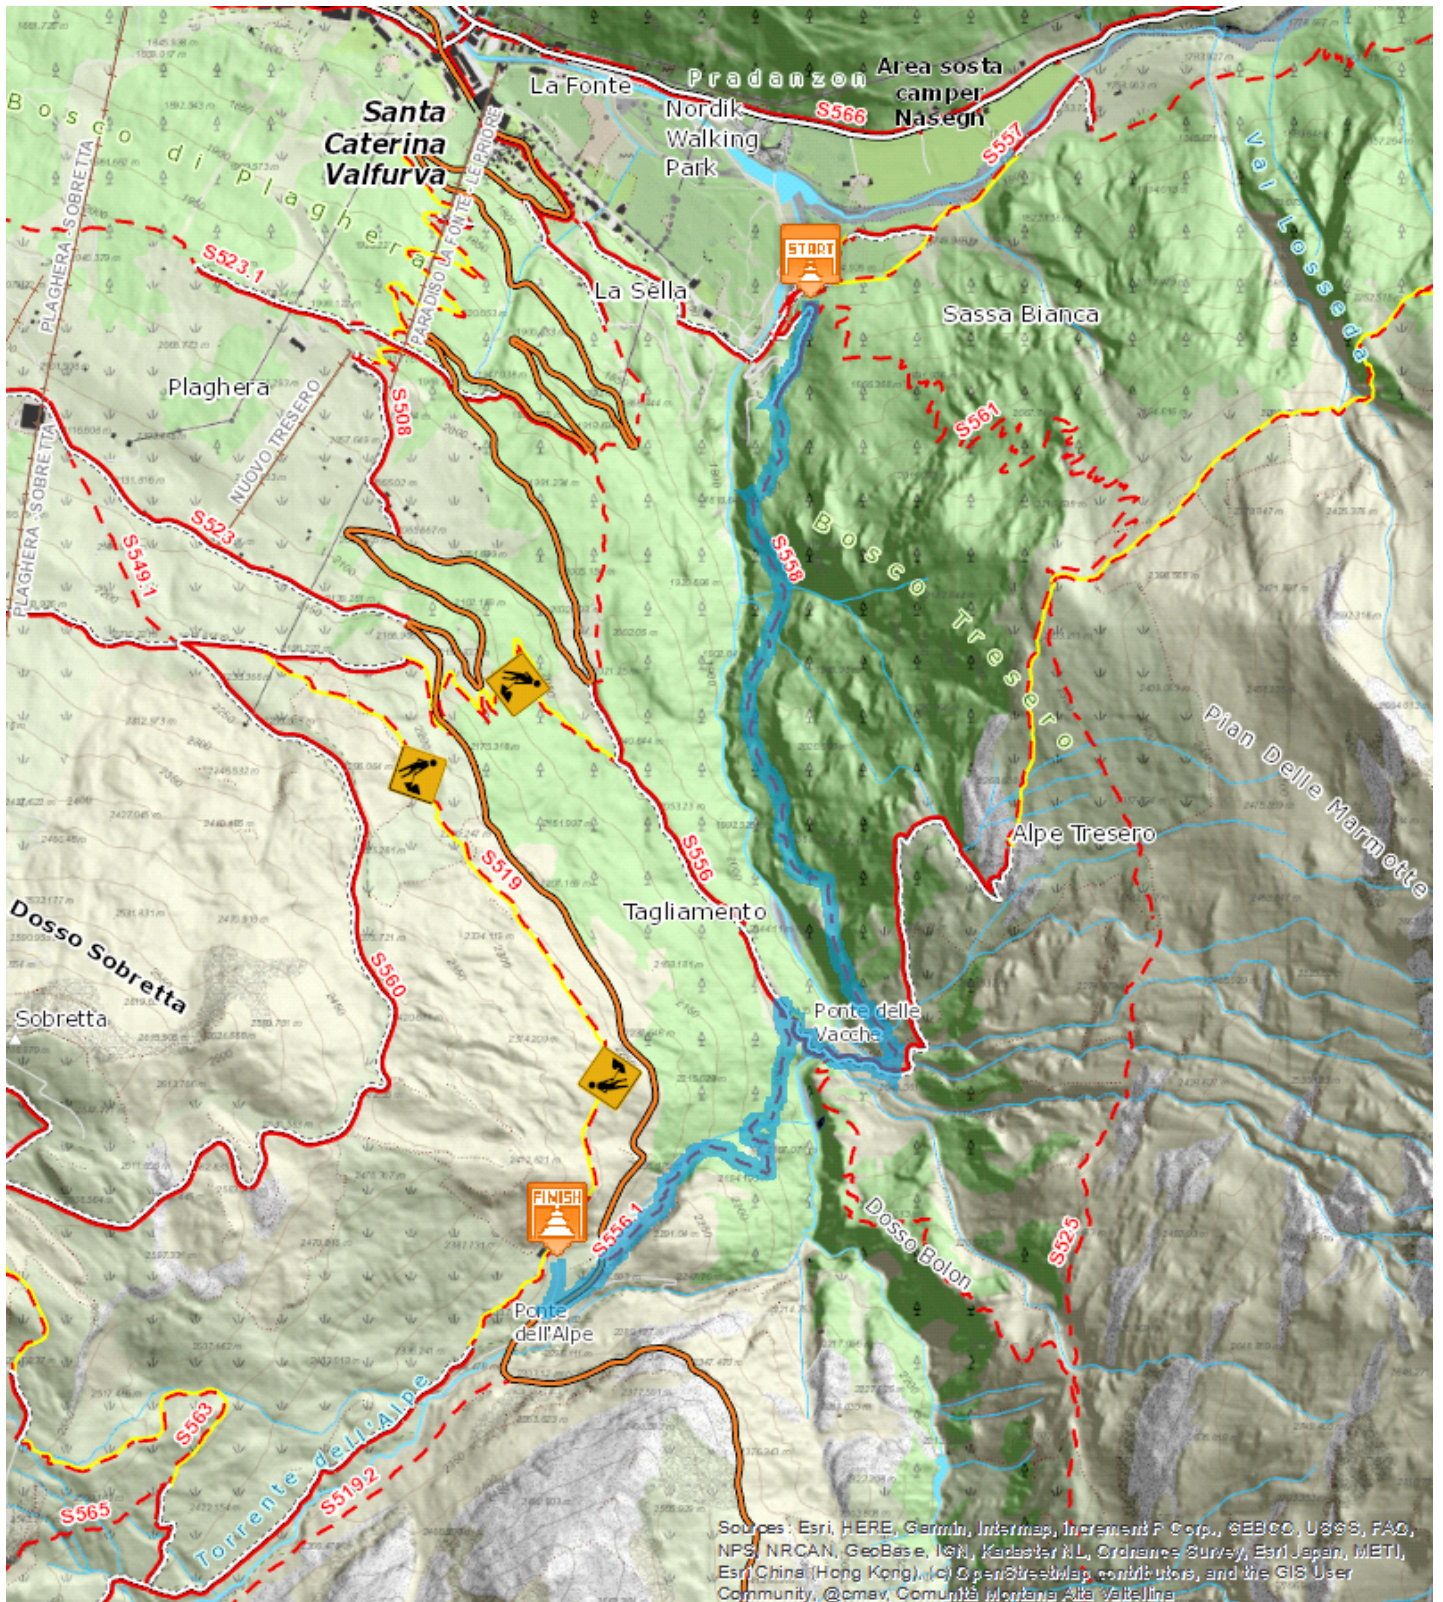

4,047 Km

1:00 - 2:00 h

581 m

46 m

Start:S.Caterina - La Centrale

Arrival:Malga Dell'Alpe

Equipment required:

Difficulty description:

Parking Area:

Map:

Author:

TECHNICAL DATA

Length	4,047 Km	Skill	★★★★★
Duration	1:00 - 2:00 h	Condition	---
Uphill height difference	581 m	Effort	★★★★★
height difference downhill	46 m	Natural pavement	97%
Maximum slope uphill	28%	Asphalt pavement	3%
Maximum slope downhill	19%	Cobblestones	0%
Minimum and maximum quota	2295 m	Equipped trail	0%
	1773 m	Scree pavement	0%
Accessibility for bikes	16%	Other types of pavements	0%
Period Journey	Giugno - Settembre	Not available data	0%